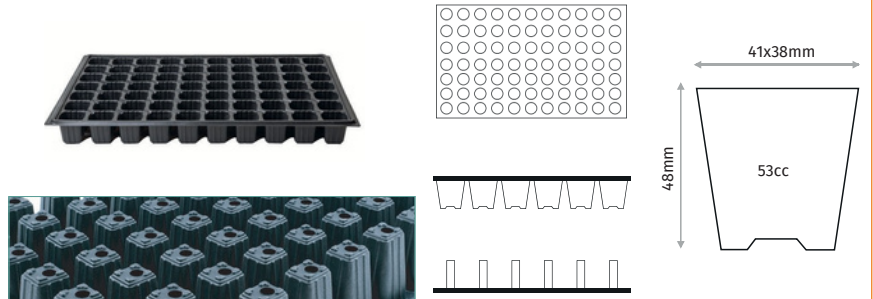

F60ARB

60 CELL ARB SEEDLING TRAY

Outer Size	510x310mm
Diameter	44mm
Depth	56mm
Volume	70cc
Pcs in Pack	100
Pack Size	31x51x35cm

F70K

70 CELL SQUARE SHORT SEEDLING TRAY

Outer Size	515x325mm
Diameter	41x38mm
Depth	48mm
Volume	53cc
Pcs in Pack	100
Pack Size	32x52x33

F70D

70 CELL SQUARE LONG SEEDLING TRAY

Outer Size	515x325mm
Diameter	41x38mm
Depth	68mm
Volume	68cc
Pcs in Pack	100
Pack Size	32x52x33cm

F70P

70 CELL PAPERPOT SEEDLING TRAY

Outer Size	520x325mm
Diameter	40x40mm
Depth	42mm
Volume	44cc
Pcs in Pack	100
Pack Size	32x52x33cm