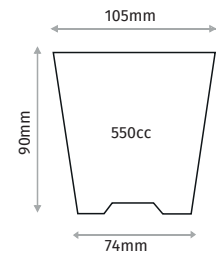

VASI TONDI

ROUND THERMOFORMED POTS

S1059

10,5X9 ROUND POT

Diameter	105mm
Depth	90mm
Base Diameter	73mm
Volume	550cc
Pcs in Pack	2592
Pack Size	40x80x60cm