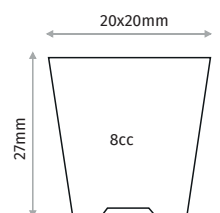

F104ARB

104 CELL ARB SEEDLING TRAY

Outer Size	535x310mm
Diameter	36x36mm
Depth	50mm
Volume	31cc
Pcs in Pack	100
Pack Size	31x51x33cm

F104P

104 CELL P-POT

Outer Size	505x305mm
Diameter	35x35mm
Depth	40mm
Volume	31cc
Pcs in Pack	100
Pack Size	31x51x33cm

SEMINIERE SEEDLING TRAYS

F128

128 CELL SQUARE SEEDLING TRAY

Outer Size	534x276mm
Diameter	30x30mm
Depth	50mm
Volume	25cc
Pcs in Pack	100
Pack Size	28x54x33cm

F160PS

160 CELL SEEDLING TRAY

Outer Size	530x305mm
Diameter	28mm
Depth	40mm
Volume	20cc
Pcs in Pack	1050
Pack Size	31x53x33cm

F200

200 CELL SQUARE SEEDLING TRAY

Outer Size	530x275mm
Diameter	22x22mm
Depth	40mm
Volume	12cc
Pcs in Pack	100
Pack Size	55

F288

288 CELL SEEDLING TRAY

Outer Size	520x270mm
Diameter	20x20mm
Depth	27mm
Volume	8cc
Pcs in Pack	75
Pack Size	62x55x30cm

F448

448 CELL SEEDLING TRAY

Outer Size	619x315mm
Diameter	16mm
Depth	25mm
Volume	5cc
Pcs in Pack	30
Pack Size	73x39x57cm

VASCHE PIANE FLAT TRAYS

TPS

SEEDLING TRANSPORT TRAY

Outer Size	55x335mm
Diameter	
Depth	20mm
Volume	
Pcs in Pack	100
Pack Size	37x54x43cm