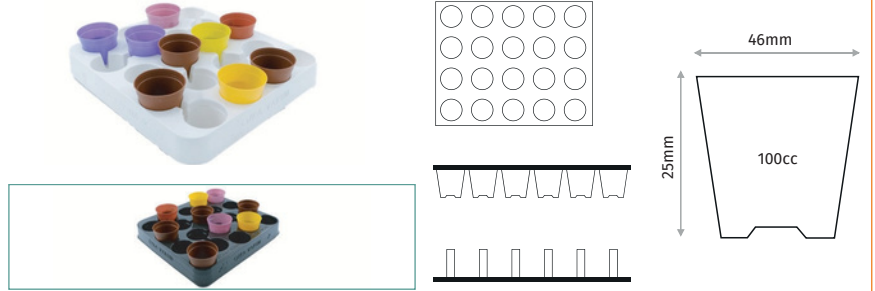

F448

448 CELL SEEDLING TRAY

Outer Size	619x315mm
Diameter	16mm
Depth	25mm
Volume	5cc
Pcs in Pack	30
Pack Size	73x39x57cm

VASCHE PIANE FLAT TRAYS

TPS

SEEDLING TRANSPORT TRAY

Outer Size	55x335mm
Diameter	
Depth	20mm
Volume	
Pcs in Pack	100
Pack Size	37x54x43cm

TPSD

SEEDLING TRANSPORT TRAY

Outer Size	55x335mm
Diameter	
Depth	50mm
Volume	
Pcs in Pack	100
Pack Size	37x54x43cm

VASSOI PORTA VASI POTS TRANSPORT TRAYS

K20B

SUCULLENT TRAY

Outer Size	515x325mm
Diameter	70 çap
Depth	70mm
Volume	218cc
Pcs in Pack	100
Pack Size	32x52x33cm