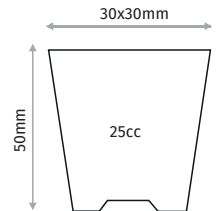

F84

84 CELL SQUARE SEEDLING TRAY

Outer Size	500x300mm
Diameter	35x35mm
Depth	48mm
Volume	38cc
Pcs in Pack	100
Pack Size	30x50x33cm

SEMINIERE SEEDLING TRAYS

F84P

84 CELL PAPERPOT SEEDLING TRAY

Outer Size	500x300mm
Diameter	37x37mm
Depth	40mm
Volume	33cc
Pcs in Pack	100
Pack Size	30x50x33cm

F104K

104 CELL ROUND SHORT SEEDLING TRAY

Outer Size	504x307mm
Diameter	34mm
Depth	39mm
Volume	25cc
Pcs in Pack	100
Pack Size	31x51x33cm

F104D

104 CELL ROUND LONG SEEDLING TRAY

Outer Size	504x307mm
Diameter	33mm
Depth	55mm
Volume	33cc
Pcs in Pack	100
Pack Size	31x51x33cm

F104ARB

104 CELL ARB SEEDLING TRAY

Outer Size	535x310mm
Diameter	36x36mm
Depth	50mm
Volume	31cc
Pcs in Pack	100
Pack Size	31x51x33cm

F104P

104 CELL P-POT

Outer Size	505x305mm
Diameter	35x35mm
Depth	40mm
Volume	31cc
Pcs in Pack	100
Pack Size	31x51x33cm

SEMINIERE SEEDLING TRAYS

F128

128 CELL SQUARE SEEDLING TRAY

Outer Size	534x276mm
Diameter	30x30mm
Depth	50mm
Volume	25cc
Pcs in Pack	100
Pack Size	28x54x33cm

F160PS

160 CELL SEEDLING TRAY

Outer Size	530x305mm
Diameter	28mm
Depth	40mm
Volume	20cc
Pcs in Pack	1050
Pack Size	31x53x33cm