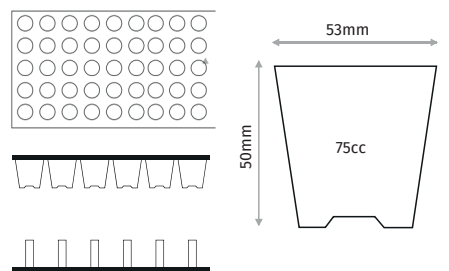

F28

28 CELL SQUARE SEEDLING TRAY

Outer Size	515x325mm
Diameter	62mm
Depth	70mm
Volume	178cc
Pcs in Pack	100
Pack Size	32x52x33cm

F28K

28 CELL SQUARE SEEDLING TRAY

Outer Size	563x316mm
Diameter	71x71mm
Depth	78mm
Volume	293cc
Pcs in Pack	1050
Pack Size	32x56x33cm

F32

32 CELL ROUND SEEDLING TRAY

Outer Size	515x325mm
Diameter	59mm
Depth / Derinlik	72mm
Volume	140cc
Pcs in Pack	100
Pack Size	32x52x33cm

F45

45 CELL ROUND SEEDLING TRAY

Outer Size	515x325mm
Diameter	53mm
Depth	50mm
Volume	75cc
Pcs in Pack	100
Pack Size	32x52x33cm

SEMINIERE SEEDLING TRAYS

F45NEV 45 CELL ROUND SEEDLING TRAY

Outer Size	450x250mm
Diameter	44mm
Depth	47mm
Volume	60cc
Pcs in Pack	100
Pack Size	25x45x33

F45KB 45 CELL SQUARE SEEDLING TRAY

Outer Size	535x375mm
Diameter	52x67mm
Depth	78mm
Volume	125cc
Pcs in Pack	50
Pack Size	38x54x35cm

F45D 45 CELL SQUARE LONG TRAY

Outer Size	535x296mm
Diameter	54x55mm
Depth	130mm
Volume	230cc
Pcs in Pack	50
Pack Size	53x30x41cm

F48 48 CELL SQUARE SEEDLING TRAY

Outer Size	540x375mm
Diameter	58x54mm
Depth	61mm
Volume	100cc
Pcs in Pack	1050
Pack Size	38x54x50cm