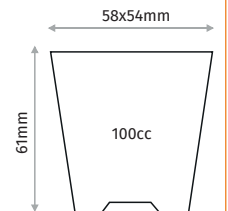

TS7x8

POT TRANSPORT TRAY

Outer Size	380x280mm
Diameter	64x64mm
Depth	80mm
Pcs in Pack	50
Pack Size	28x38x44mm

VASI SEPARABILI SEPARABLE POTS

Product Name	Product Code	Outer Size (mm)	Diameter (mm)	Volume (cc)	Pcs in Pack (PCS)	Package Size (cm)	
15 CELL SEPARABLE POT	F15K	375X180	65x55	78	200	300	71x39x55
20 CELL SEPARABLE POT	F20K	350x280	64x64	78	235	250	71x39x55
45 CELL SEPARABLE POT	F45KK	535X375	52X67	78	125	100	71x39x55
48 CELL SEPARABLE POT	F48KK	540X375	58X54	61	100	100	71x39x55

F15K

15 CELL SEPARABLE POT

Outer Size	375x180mm
Diameter	65x55mm
Depth	78mm
Volume	200cc
Pcs in Pack	300
Pack Size	71x39x55cm

F20K

20 CELL SEPARABLE POT

Outer Size	350x280mm
Diameter	64x64mm
Depth	78mm
Volume	235cc
Pcs in Pack	250
Pack Size	71x39x55cm

F45KK

45 CELL SEPARABLE POT

Outer Size	535X375mm
Diameter	52x67mm
Depth	78mm
Volume	125cc
Pcs in Pack	100
Pack Size	71x39x55cm

F48NEV

48 CELL ROUND SEEDLING TRAY

Outer Size / Dış Ebat	540x375 mm
Diameter / Ağız Çapı	58x54mm
Depth / Derinlik	61mm
Volume / Hacim	100cc
Pcs in Pack / Paket İçi Adet	100
Pack Size / Paket Ölçüsü	71x39x55cm