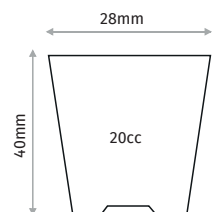

F104K

104 CELL ROUND SHORT SEEDLING TRAY

Outer Size	504x307mm
Diameter	34mm
Depth	39mm
Volume	25cc
Pcs in Pack	100
Pack Size	31x51x33cm

F104D

104 CELL ROUND LONG SEEDLING TRAY

Outer Size	504x307mm
Diameter	33mm
Depth	55mm
Volume	33cc
Pcs in Pack	100
Pack Size	31x51x33cm

F104ARB

104 CELL ARB SEEDLING TRAY

Outer Size	535x310mm
Diameter	36x36mm
Depth	50mm
Volume	31cc
Pcs in Pack	100
Pack Size	31x51x33cm

F104P

104 CELL P-POT

Outer Size	505x305mm
Diameter	35x35mm
Depth	40mm
Volume	31cc
Pcs in Pack	100
Pack Size	31x51x33cm

SEMINIERE SEEDLING TRAYS

F128

128 CELL SQUARE SEEDLING TRAY

Outer Size	534x276mm
Diameter	30x30mm
Depth	50mm
Volume	25cc
Pcs in Pack	100
Pack Size	28x54x33cm

F160PS

160 CELL SEEDLING TRAY

Outer Size	530x305mm
Diameter	28mm
Depth	40mm
Volume	20cc
Pcs in Pack	1050
Pack Size	31x53x33cm

F200

200 CELL SQUARE SEEDLING TRAY

Outer Size	530x275mm
Diameter	22x22mm
Depth	40mm
Volume	12cc
Pcs in Pack	100
Pack Size	55

F288

288 CELL SEEDLING TRAY

Outer Size	520x270mm
Diameter	20x20mm
Depth	27mm
Volume	8cc
Pcs in Pack	75
Pack Size	62x55x30cm