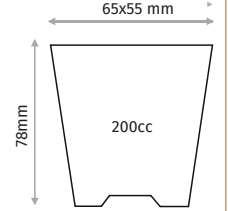

TS15

POT TRANSPORT TRAY

Outer Size	528x310mm
Diameter	79mm
Depth	57mm
Pcs in Pack	50
Pack Size	53x31x52mm

TS7x7

POT TRANSPORT TRAY

Outer Size	380x280mm
Diameter	64x64mm
Depth	70mm
Pcs in Pack	50
Pack Size	28x38x44mm

TS7x8

POT TRANSPORT TRAY

Outer Size	380x280mm
Diameter	64x64mm
Depth	80mm
Pcs in Pack	50
Pack Size	28x38x44mm

VASI SEPARABILI SEPARABLE POTS

Product Name	Product Code	Outer Size (mm)	Diameter (mm)	Volume (cc)	Pcs in Pack (PCS)	Package Size (cm)	
15 CELL SEPARABLE POT	F15K	375X180	65x55	78	200	300	71x39x55
20 CELL SEPARABLE POT	F20K	350x280	64x64	78	235	250	71x39x55
45 CELL SEPARABLE POT	F45KK	535X375	52X67	78	125	100	71x39x55
48 CELL SEPARABLE POT	F48KK	540X375	58X54	61	100	100	71x39x55

F15K

15 CELL SEPARABLE POT

Outer Size	375x180mm
Diameter	65x55mm
Depth	78mm
Volume	200cc
Pcs in Pack	300
Pack Size	71x39x55cm

F20K

20 CELL SEPARABLE POT

Outer Size	350x280mm
Diameter	64x64mm
Depth	78mm
Volume	235cc
Pcs in Pack	250
Pack Size	71x39x55cm

F45KK

45 CELL SEPARABLE POT

Outer Size	535X375mm
Diameter	52x67mm
Depth	78mm
Volume	125cc
Pcs in Pack	100
Pack Size	71x39x55cm

F48NEV

48 CELL ROUND SEEDLING TRAY

Outer Size / Dış Ebat	540x375 mm
Diameter / Ağız Çapı	58x54mm
Depth / Derinlik	61mm
Volume / Hacim	100cc
Pcs in Pack / Paket İçi Adet	100
Pack Size / Paket Ölçüsü	71x39x55cm