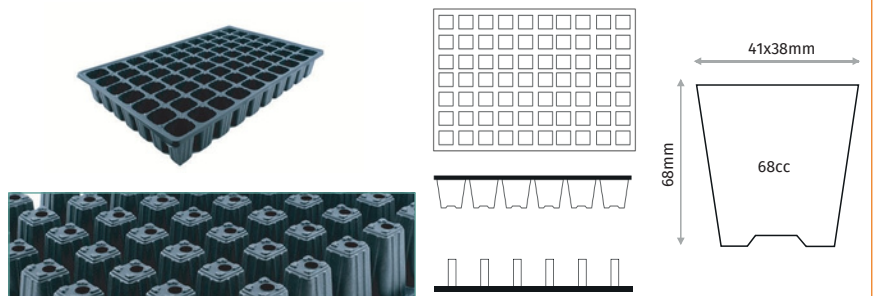

F60ARB

60 CELL ARB SEEDLING TRAY

Outer Size	510x310mm
Diameter	44mm
Depth	56mm
Volume	70cc
Pcs in Pack	100
Pack Size	31x51x35cm

F70K

70 CELL SQUARE SHORT SEEDLING TRAY

Outer Size	515x325mm
Diameter	41x38mm
Depth	48mm
Volume	53cc
Pcs in Pack	100
Pack Size	32x52x33

F70D

70 CELL SQUARE LONG SEEDLING TRAY

Outer Size	515x325mm
Diameter	41x38mm
Depth	68mm
Volume	68cc
Pcs in Pack	100
Pack Size	32x52x33cm

F70P

70 CELL PAPERPOT SEEDLING TRAY

Outer Size	520x325mm
Diameter	40x40mm
Depth	42mm
Volume	44cc
Pcs in Pack	100
Pack Size	32x52x33cm