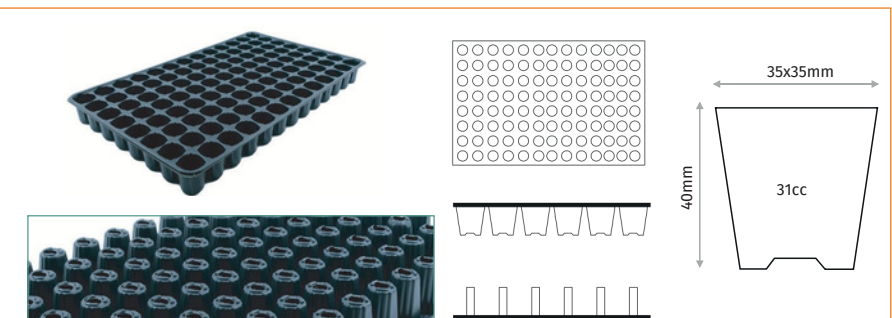

F104ARB

104 CELL ARB SEEDLING TRAY

Outer Size	535x310mm
Diameter	36x36mm
Depth	50mm
Volume	31cc
Pcs in Pack	100
Pack Size	31x51x33cm

F104P

104 CELL P-POT

Outer Size	505x305mm
Diameter	35x35mm
Depth	40mm
Volume	31cc
Pcs in Pack	100
Pack Size	31x51x33cm

SEMINIERE SEEDLING TRAYS

F128

128 CELL SQUARE SEEDLING TRAY

Outer Size	534x276mm
Diameter	30x30mm
Depth	50mm
Volume	25cc
Pcs in Pack	100
Pack Size	28x54x33cm

F160PS

160 CELL SEEDLING TRAY

Outer Size	530x305mm
Diameter	28mm
Depth	40mm
Volume	20cc
Pcs in Pack	1050
Pack Size	31x53x33cm