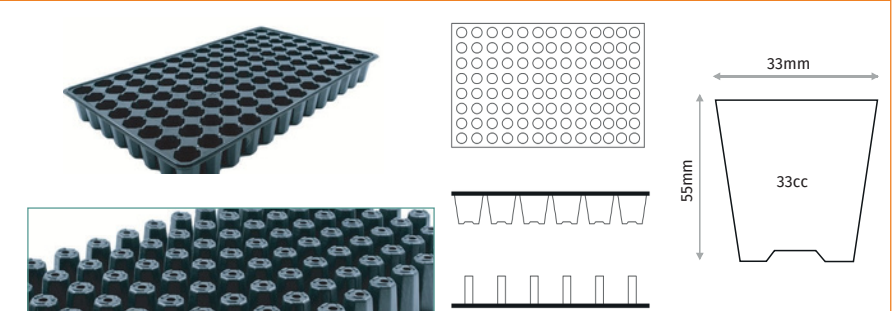

F104K

104 CELL ROUND SHORT SEEDLING TRAY

Outer Size	504x307mm
Diameter	34mm
Depth	39mm
Volume	25cc
Pcs in Pack	100
Pack Size	31x51x33cm

F104D

104 CELL ROUND LONG SEEDLING TRAY

Outer Size	504x307mm
Diameter	33mm
Depth	55mm
Volume	33cc
Pcs in Pack	100
Pack Size	31x51x33cm

F104ARB

104 CELL ARB SEEDLING TRAY

Outer Size	535x310mm
Diameter	36x36mm
Depth	50mm
Volume	31cc
Pcs in Pack	100
Pack Size	31x51x33cm

F104P

104 CELL P-POT

Outer Size	505x305mm
Diameter	35x35mm
Depth	40mm
Volume	31cc
Pcs in Pack	100
Pack Size	31x51x33cm