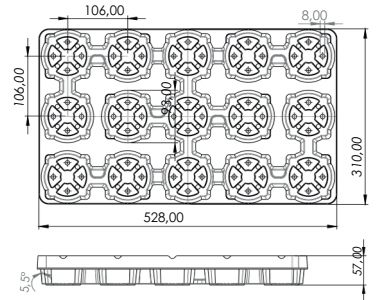

F200

200 CELL SQUARE SEEDLING TRAY

Outer Size	530x275mm
Diameter	22x22mm
Depth	40mm
Volume	12cc
Pcs in Pack	100
Pack Size	55

F288

288 CELL SEEDLING TRAY

Outer Size	520x270mm
Diameter	20x20mm
Depth	27mm
Volume	8cc
Pcs in Pack	75
Pack Size	62x55x30cm

F448

448 CELL SEEDLING TRAY

Outer Size	619x315mm
Diameter	16mm
Depth	25mm
Volume	5cc
Pcs in Pack	30
Pack Size	73x39x57cm

VASCHE PIANE FLAT TRAYS

TPS

SEEDLING TRANSPORT TRAY

Outer Size	55x335mm
Diameter	
Depth	20mm
Volume	
Pcs in Pack	100
Pack Size	37x54x43cm

TPSD

SEEDLING TRANSPORT TRAY

Outer Size	55x335mm
Diameter	
Depth	50mm
Volume	
Pcs in Pack	100
Pack Size	37x54x43cm

VASSOI PORTA VASI POTS TRANSPORT TRAYS

K20B

SUCULLENT TRAY

Outer Size	515x325mm
Diameter	70 çap
Depth	70mm
Volume	218cc
Pcs in Pack	100
Pack Size	32x52x33cm

TS15

POT TRANSPORT TRAY

Outer Size	528x310mm
Diameter	79mm
Depth	57mm
Pcs in Pack	50
Pack Size	53x31x52mm

TS7x7

POT TRANSPORT TRAY

Outer Size	380x280mm
Diameter	64x64mm
Depth	70mm
Pcs in Pack	50
Pack Size	28x38x44mm