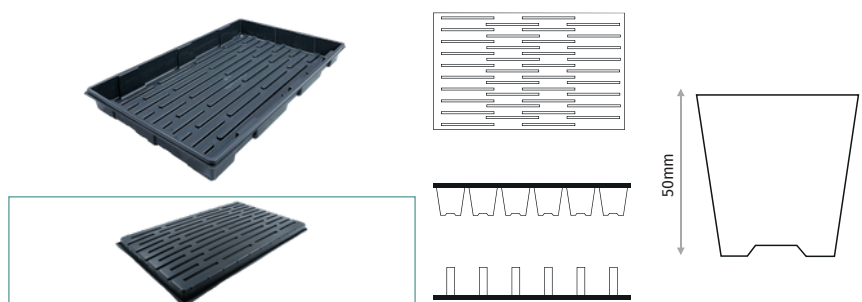

TPSD

SEEDLING TRANSPORT TRAY

Outer Size	55x335mm
Diameter	
Depth	50mm
Volume	
Pcs in Pack	100
Pack Size	37x54x43cm