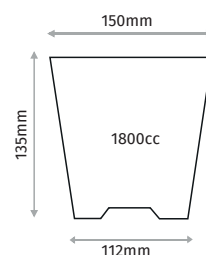

S1210

12X10 ROUND POT

Diameter	120mm
Depth	100mm
Base Diameter	89mm
Volume	700cc
Pcs in Pack	1428
Pack Size	40x80x60cm

S1396

13X9,6 ROUND POT

Diameter	130mm
Depth	96mm
Base Diameter	96mm
Volume	980cc
Pcs in Pack	1188
Pack Size	40x80x60cm

S1411

14X11 ROUND POT

Diameter	140mm
Depth	110mm
Base Diameter	106mm
Volume	1250cc
Pcs in Pack	930
Pack Size	40x80x60cm

S14125

14X12,5 ROUND

Diameter	140mm
Depth	125mm
Base Diameter	103mm
Volume	1500cc
Pcs in Pack	930
Pack Size	40x80x60cm

S15127

15X12,7 ROUND POT

Diameter	150mm
Depth	127mm
Base Diameter	113mm
Volume	1700cc
Pcs in Pack	930
Pack Size	40x80x60cm

S15135

15X13,5 ROUND POT

Diameter	150mm
Depth	135mm
Base Diameter	112mm
Volume	1800cc
Pcs in Pack	800
Pack Size	40x80x60cm

S1913

19X13 ROUND **BASKET** POT

Diameter	190mm
Depth	130mm
Base Diameter	115mm
Volume	1700cc
Pcs in Pack	400
Pack Size	40x80x60cm

WWW.AGRITA.TECH

VASSOI PER FRUTTI

FRUITS TRAYS

30x50 KIWI TRAY BUCHE/HOLE	30x50 FRUIT TRAY BUCHE/HOLE	40x55 FRUIT TRAY BUCHE/HOLE	40x60 FRUIT TRAY BUCHE/HOLE	30x50 APPLE TRAY BUCHE/HOLE
23	12	20	12	25
25	14	23	23	28
27	15	25	25	32
30	16	28	28	35
33	18	30	30	38
	20	33	32	
	22	35	35	
	24	39	38	
	26	42	42	
	28	45	45	
	30		48	
	32			