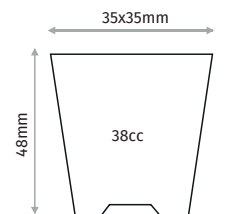

F70D

70 CELL SQUARE LONG SEEDLING TRAY

Outer Size	515x325mm
Diameter	41x38mm
Depth	68mm
Volume	68cc
Pcs in Pack	100
Pack Size	32x52x33cm

F70P

70 CELL PAPERPOT SEEDLING TRAY

Outer Size	520x325mm
Diameter	40x40mm
Depth	42mm
Volume	44cc
Pcs in Pack	100
Pack Size	32x52x33cm

SEMINIERE SEEDLING TRAYS

F72

72 CELL SQUARE SEEDLING TRAY CONIC

Outer Size	525x270mm
Diameter	37x37mm
Depth	45mm
Volume	36cc
Pcs in Pack	100
Pack Size	27x52x30cm

F72K

72 CELL SQUARE SEEDLING TRAY

Outer Size	525x270mm
Diameter	37x37mm
Depth	45mm
Volume	45cc
Pcs in Pack	100
Pack Size	27x52x30cm

F77

77 CELL TRAY SQUARE SEEDLING TRAY

Outer Size	502x325mm
Diameter	40x41mm
Depth	65mm
Volume	67cc
Pcs in Pack	100
Pack Size	33x51x33

F77MEX

77 CELL MEX SEEDLING TRAY

Outer Size	560x360mm
Diameter	47x47mm
Depth	60mm
Volume	80cc
Pcs in Pack	1800
Pack Size	36x56x50cm

F84

84 CELL SQUARE SEEDLING TRAY

Outer Size	500x300mm
Diameter	35x35mm
Depth	48mm
Volume	38cc
Pcs in Pack	100
Pack Size	30x50x33cm

SEMINIERE SEEDLING TRAYS

F84P

84 CELL PAPERPOT SEEDLING TRAY

Outer Size	500x300mm
Diameter	37x37mm
Depth	40mm
Volume	33cc
Pcs in Pack	100
Pack Size	30x50x33cm