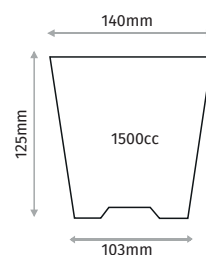

S1057

10,5X7 ROUND POT

Diameter	105mm
Depth	70mm
Base Diameter	78mm
Volume	450cc
Pcs in Pack	2592
Pack Size	40x80x60cm

S1058

10,5X8 ROUND POT

Diameter	105mm
Depth	80mm
Base Diameter	76mm
Volume	500cc
Pcs in Pack	2592
Pack Size	40x80x60cm

S1210

12X10 ROUND POT

Diameter	120mm
Depth	100mm
Base Diameter	89mm
Volume	700cc
Pcs in Pack	1428
Pack Size	40x80x60cm

S1396

13X9,6 ROUND POT

Diameter	130mm
Depth	96mm
Base Diameter	96mm
Volume	980cc
Pcs in Pack	1188
Pack Size	40x80x60cm

S1411

14X11 ROUND POT

Diameter	140mm
Depth	110mm
Base Diameter	106mm
Volume	1250cc
Pcs in Pack	930
Pack Size	40x80x60cm

S14125

14X12,5 ROUND

Diameter	140mm
Depth	125mm
Base Diameter	103mm
Volume	1500cc
Pcs in Pack	930
Pack Size	40x80x60cm

S15127

15X12,7 ROUND POT

Diameter	150mm
Depth	127mm
Base Diameter	113mm
Volume	1700cc
Pcs in Pack	930
Pack Size	40x80x60cm

S15135

15X13,5 ROUND POT

Diameter	150mm
Depth	135mm
Base Diameter	112mm
Volume	1800cc
Pcs in Pack	800
Pack Size	40x80x60cm