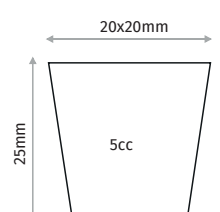

F104ARB

104 CELL ARB SEEDLING TRAY

Outer Size	535x310mm
Diameter	36x36mm
Depth	50mm
Volume	31cc
Pcs in Pack	100
Pack Size	31x51x33cm

F104P

104 CELL P-POT

Outer Size	505x305mm
Diameter	35x35mm
Depth	40mm
Volume	31cc
Pcs in Pack	100
Pack Size	31x51x33cm

SEMINIERE SEEDLING TRAYS

F128

128 CELL SQUARE SEEDLING TRAY

Outer Size	534x276mm
Diameter	30x30mm
Depth	50mm
Volume	25cc
Pcs in Pack	100
Pack Size	28x54x33cm

F160PS

160 CELL SEEDLING TRAY

Outer Size	530x305mm
Diameter	28mm
Depth	40mm
Volume	20cc
Pcs in Pack	1050
Pack Size	31x53x33cm

F200

200 CELL SQUARE SEEDLING TRAY

Outer Size	530x275mm
Diameter	22x22mm
Depth	40mm
Volume	12cc
Pcs in Pack	100
Pack Size	55

F288

288 CELL SEEDLING TRAY

Outer Size	520x270mm
Diameter	20x20mm
Depth	27mm
Volume	8cc
Pcs in Pack	75
Pack Size	62x55x30cm

F448

448 CELL SEEDLING TRAY

Outer Size	619x315mm
Diameter	16mm
Depth	25mm
Volume	5cc
Pcs in Pack	30
Pack Size	73x39x57cm

VASCHE PIANE FLAT TRAYS

TPS

SEEDLING TRANSPORT TRAY

Outer Size	55x335mm
Diameter	
Depth	20mm
Volume	
Pcs in Pack	100
Pack Size	37x54x43cm