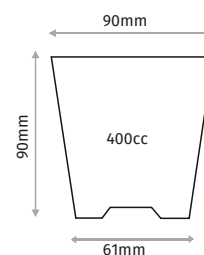

SK98

9X9X8 POT

Diameter	90x90mm
Depth	80mm
Base Diameter	65mm
Volume	380cc
Pcs in Pack	2520
Pack Size	81x36x63cm

SK910

9X9X10 POT

Diameter	90x90mm
Depth	100mm
Base Diameter	60mm
Volume	450cc
Pcs in Pack	2521
Pack Size	81x36x63cm

WWW.AGRITA.TECH

VASI TONDI

ROUND THERMOFORMED POTS

S97

9X7 ROUND POT

Diameter	90mm
Depth	70mm
Base Diameter	63mm
Volume	300cc
Pcs in Pack	3456
Pack Size	40x80x60cm

S98

9X8 ROUND POT

Diameter	90mm
Depth	80mm
Base Diameter	62mm
Volume	350cc
Pcs in Pack	3240
Pack Size	40x80x60cm

S99

9X9 ROUND POT

Diameter	90mm
Depth	90mm
Base Diameter	61mm
Volume	400cc
Pcs in Pack	3240
Pack Size	40x80x60cm

S1057

10,5X7 ROUND POT

Diameter	105mm
Depth	70mm
Base Diameter	78mm
Volume	450cc
Pcs in Pack	2592
Pack Size	40x80x60cm

S1058

10,5X8 ROUND POT

Diameter	105mm
Depth	80mm
Base Diameter	76mm
Volume	500cc
Pcs in Pack	2592
Pack Size	40x80x60cm