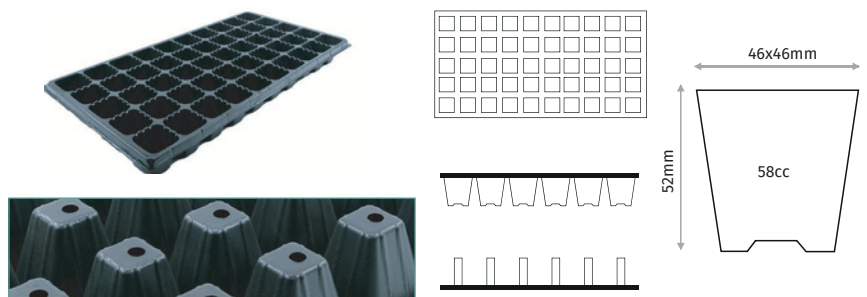

F45D 45 CELL SQUARE LONG TRAY

Outer Size	535x296mm
Diameter	54x55mm
Depth	130mm
Volume	230cc
Pcs in Pack	50
Pack Size	53x30x41cm

F48 48 CELL SQUARE SEEDLING TRAY

Outer Size	540x375mm
Diameter	58x54mm
Depth	61mm
Volume	100cc
Pcs in Pack	1050
Pack Size	38x54x50cm

F50 50 CELL SQUARE SEEDLING TRAY

Outer Size	520x270mm
Diameter	46x46mm
Depth	52mm
Volume	58cc
Pcs in Pack	100
Pack Size	27x52x30cm

SEMINIERE SEEDLING TRAYS

F60

60 CELL PAPERPOT SEEDLING TRAY

Outer Size	510x310mm
Diameter	47mm
Depth	52mm
Volume	64cc
Pcs in Pack	50
Pack Size	31x51x33cm