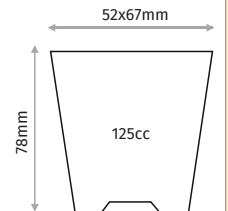

TS15

POT TRANSPORT TRAY

Outer Size	528x310mm
Diameter	79mm
Depth	57mm
Pcs in Pack	50
Pack Size	53x31x52mm

TS7x7

POT TRANSPORT TRAY

Outer Size	380x280mm
Diameter	64x64mm
Depth	70mm
Pcs in Pack	50
Pack Size	28x38x44mm

TS7x8

POT TRANSPORT TRAY

Outer Size	380x280mm
Diameter	64x64mm
Depth	80mm
Pcs in Pack	50
Pack Size	28x38x44mm

VASI SEPARABILI SEPARABLE POTS

Product Name	Product Code	Outer Size (mm)	Diameter (mm)	Volume (cc)	Pcs in Pack (PCS)	Package Size (cm)	
15 CELL SEPARABLE POT	F15K	375X180	65x55	78	200	300	71x39x55
20 CELL SEPARABLE POT	F20K	350x280	64x64	78	235	250	71x39x55
45 CELL SEPARABLE POT	F45KK	535X375	52X67	78	125	100	71x39x55
48 CELL SEPARABLE POT	F48KK	540X375	58X54	61	100	100	71x39x55

F15K

15 CELL SEPARABLE POT

Outer Size	375x180mm
Diameter	65x55mm
Depth	78mm
Volume	200cc
Pcs in Pack	300
Pack Size	71x39x55cm

F20K

20 CELL SEPARABLE POT

Outer Size	350x280mm
Diameter	64x64mm
Depth	78mm
Volume	235cc
Pcs in Pack	250
Pack Size	71x39x55cm

F45KK

45 CELL SEPARABLE POT

Outer Size	535X375mm
Diameter	52x67mm
Depth	78mm
Volume	125cc
Pcs in Pack	100
Pack Size	71x39x55cm

F48NEV

48 CELL ROUND SEEDLING TRAY

Outer Size / Dış Ebat	540x375 mm
Diameter / Ağız Çapı	58x54mm
Depth / Derinlik	61mm
Volume / Hacim	100cc
Pcs in Pack / Paket İçi Adet	100
Pack Size / Paket Ölçüsü	71x39x55cm