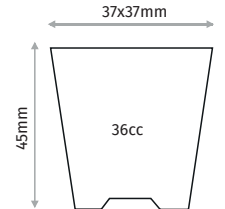

F60ARB

60 CELL ARB SEEDLING TRAY

Outer Size	510x310mm
Diameter	44mm
Depth	56mm
Volume	70cc
Pcs in Pack	100
Pack Size	31x51x35cm

F70K

70 CELL SQUARE SHORT SEEDLING TRAY

Outer Size	515x325mm
Diameter	41x38mm
Depth	48mm
Volume	53cc
Pcs in Pack	100
Pack Size	32x52x33

F70D

70 CELL SQUARE LONG SEEDLING TRAY

Outer Size	515x325mm
Diameter	41x38mm
Depth	68mm
Volume	68cc
Pcs in Pack	100
Pack Size	32x52x33cm

F70P

70 CELL PAPERPOT SEEDLING TRAY

Outer Size	520x325mm
Diameter	40x40mm
Depth	42mm
Volume	44cc
Pcs in Pack	100
Pack Size	32x52x33cm

SEMINIERE SEEDLING TRAYS

F72

72 CELL SQUARE SEEDLING TRAY CONIC

Outer Size	525x270mm
Diameter	37x37mm
Depth	45mm
Volume	36cc
Pcs in Pack	100
Pack Size	27x52x30cm

F72K

72 CELL SQUARE SEEDLING TRAY

Outer Size	525x270mm
Diameter	37x37mm
Depth	45mm
Volume	45cc
Pcs in Pack	100
Pack Size	27x52x30cm

F77

77 CELL TRAY SQUARE SEEDLING TRAY

Outer Size	502x325mm
Diameter	40x41mm
Depth	65mm
Volume	67cc
Pcs in Pack	100
Pack Size	33x51x33

F77MEX

77 CELL MEX SEEDLING TRAY

Outer Size	560x360mm
Diameter	47x47mm
Depth	60mm
Volume	80cc
Pcs in Pack	1800
Pack Size	36x56x50cm