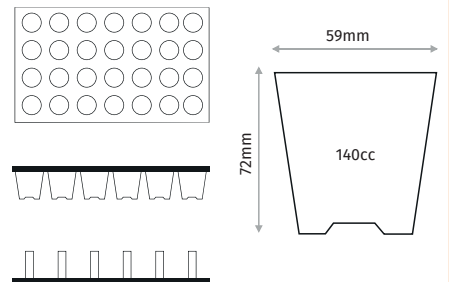

F24K

24 CELL SQUARE SEEDLING TRAY

Outer Size	515x325mm
Diameter	78x68mm
Depth	70mm
Volume	245cc
Pcs in Pack	100
Pack Size	32x52x33cm

F24Y

24 CELL ROUND SEEDLING TRAY

Outer Size	515x325mm
Diameter	70 mm
Depth	70mm
Volume	218cc
Pcs in Pack	100
Pack Size	32x52x33cm

F24P

24 CELL SEEDLING TRAY PAPERPOT

Outer Size	515x325mm
Diameter	75 mm
Depth	76mm
Volume	315cc
Pcs in Pack	100
Pack Size	32x52x33

SEMINIERE SEEDLING TRAYS

F24D

24 CELL LONG SEEDLING TRAY

Outer Size	595x333mm
Diameter	73x73mm
Depth	140mm
Volume	425cc
Pcs in Pack	50
Pack Size	33x50x41cm

F28

28 CELL SQUARE SEEDLING TRAY

Outer Size	515x325mm
Diameter	62mm
Depth	70mm
Volume	178cc
Pcs in Pack	100
Pack Size	32x52x33cm

F28K

28 CELL SQUARE SEEDLING TRAY

Outer Size	563x316mm
Diameter	71x71mm
Depth	78mm
Volume	293cc
Pcs in Pack	1050
Pack Size	32x56x33cm

F32

32 CELL ROUND SEEDLING TRAY

Outer Size	515x325mm
Diameter	59mm
Depth / Derinlik	72mm
Volume	140cc
Pcs in Pack	100
Pack Size	32x52x33cm

F45

45 CELL ROUND SEEDLING TRAY

Outer Size	515x325mm
Diameter	53mm
Depth	50mm
Volume	75cc
Pcs in Pack	100
Pack Size	32x52x33cm