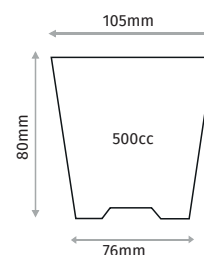

SK98

9X9X8 POT

Diameter	90x90mm
Depth	80mm
Base Diameter	65mm
Volume	380cc
Pcs in Pack	2520
Pack Size	81x36x63cm

SK910

9X9X10 POT

Diameter	90x90mm
Depth	100mm
Base Diameter	60mm
Volume	450cc
Pcs in Pack	2521
Pack Size	81x36x63cm

Diameter	90mm
Depth	80mm
Base Diameter	62mm
Volume	350cc
Pcs in Pack	3240
Pack Size	40x80x60cm

S99

9X9 ROUND POT

Diameter	90mm
Depth	90mm
Base Diameter	61mm
Volume	400cc
Pcs in Pack	3240
Pack Size	40x80x60cm

S1057

10,5X7 ROUND POT

Diameter	105mm
Depth	70mm
Base Diameter	78mm
Volume	450cc
Pcs in Pack	2592
Pack Size	40x80x60cm

S1058

10,5X8 ROUND POT

Diameter	105mm
Depth	80mm
Base Diameter	76mm
Volume	500cc
Pcs in Pack	2592
Pack Size	40x80x60cm

S1210

12X10 ROUND POT

Diameter	120mm
Depth	100mm
Base Diameter	89mm
Volume	700cc
Pcs in Pack	1428
Pack Size	40x80x60cm

S1396

13X9,6 ROUND POT

Diameter	130mm
Depth	96mm
Base Diameter	96mm
Volume	980cc
Pcs in Pack	1188
Pack Size	40x80x60cm