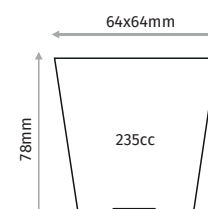

SEMINIERE SEEDLING TRAYS

F18

18 CELL SQUARE SEEDLING TRAY

Outer Size	560x310mm
Diameter	85x85mm
Depth	85mm
Volume	451cc
Pcs in Pack	1120
Pack Size	100x120x230cm

F20

20 CELL SQUARE SEEDLING TRAY

Outer Size	348X278mm
Diameter	64x64mm
Depth	78mm
Volume	235cc
Pcs in Pack	125
Pack Size	73x39x57cm

F24K

24 CELL SQUARE SEEDLING TRAY

Outer Size	515x325mm
Diameter	78x68mm
Depth	70mm
Volume	245cc
Pcs in Pack	100
Pack Size	32x52x33cm

F24Y

24 CELL ROUND SEEDLING TRAY

Outer Size	515x325mm
Diameter	70 mm
Depth	70mm
Volume	218cc
Pcs in Pack	100
Pack Size	32x52x33cm

F24P

24 CELL SEEDLING TRAY PAPERPOT

Outer Size	515x325mm
Diameter	75 mm
Depth	76mm
Volume	315cc
Pcs in Pack	100
Pack Size	32x52x33

SEMINIERE SEEDLING TRAYS

F24D

24 CELL LONG SEEDLING TRAY

Outer Size	595x333mm
Diameter	73x73mm
Depth	140mm
Volume	425cc
Pcs in Pack	50
Pack Size	33x50x41cm

F28

28 CELL SQUARE SEEDLING TRAY

Outer Size	515x325mm
Diameter	62mm
Depth	70mm
Volume	178cc
Pcs in Pack	100
Pack Size	32x52x33cm

F28K

28 CELL SQUARE SEEDLING TRAY

Outer Size	563x316mm
Diameter	71x71mm
Depth	78mm
Volume	293cc
Pcs in Pack	1050
Pack Size	32x56x33cm