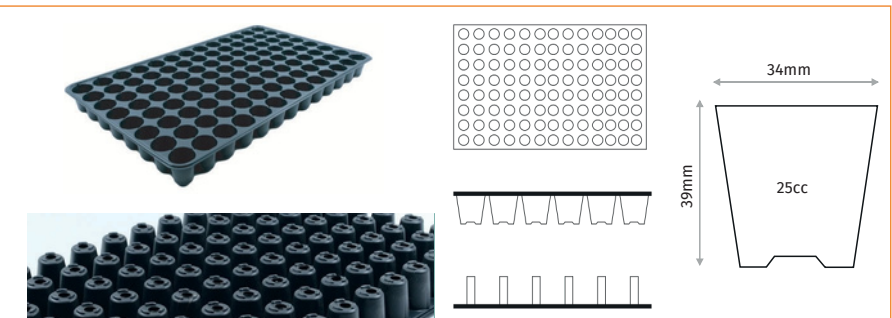

F84

84 CELL SQUARE SEEDLING TRAY

Outer Size	500x300mm
Diameter	35x35mm
Depth	48mm
Volume	38cc
Pcs in Pack	100
Pack Size	30x50x33cm

SEMINIERE SEEDLING TRAYS

F84P

84 CELL PAPERPOT SEEDLING TRAY

Outer Size	500x300mm
Diameter	37x37mm
Depth	40mm
Volume	33cc
Pcs in Pack	100
Pack Size	30x50x33cm

F104K

104 CELL ROUND SHORT SEEDLING TRAY

Outer Size	504x307mm
Diameter	34mm
Depth	39mm
Volume	25cc
Pcs in Pack	100
Pack Size	31x51x33cm

F104D

104 CELL ROUND LONG SEEDLING TRAY

Outer Size	504x307mm
Diameter	33mm
Depth	55mm
Volume	33cc
Pcs in Pack	100
Pack Size	31x51x33cm