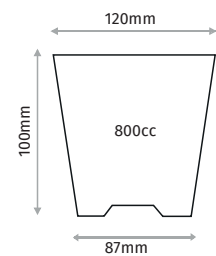

Diameter	90mm
Depth	80mm
Base Diameter	62mm
Volume	350cc
Pcs in Pack	3240
Pack Size	40x80x60cm

S99

9X9 ROUND POT

Diameter	90mm
Depth	90mm
Base Diameter	61mm
Volume	400cc
Pcs in Pack	3240
Pack Size	40x80x60cm

S1057

10,5X7 ROUND POT

Diameter	105mm
Depth	70mm
Base Diameter	78mm
Volume	450cc
Pcs in Pack	2592
Pack Size	40x80x60cm

S1058

10,5X8 ROUND POT

Diameter	105mm
Depth	80mm
Base Diameter	76mm
Volume	500cc
Pcs in Pack	2592
Pack Size	40x80x60cm

VASI TONDI

ROUND THERMOFORMED POTS

S1059

10,5X9 ROUND POT

Diameter	105mm
Depth	90mm
Base Diameter	73mm
Volume	550cc
Pcs in Pack	2592
Pack Size	40x80x60cm

S1209

12X9 ROUND POT

Diameter	120mm
Depth	90mm
Base Diameter	89mm
Volume	700cc
Pcs in Pack	1428
Pack Size	40x80x60cm

S1210

12X10 ROUND POT

Diameter	120mm
Depth	100mm
Base Diameter	89mm
Volume	700cc
Pcs in Pack	1428
Pack Size	40x80x60cm

S1396

13X9,6 ROUND POT

Diameter	130mm
Depth	96mm
Base Diameter	96mm
Volume	980cc
Pcs in Pack	1188
Pack Size	40x80x60cm