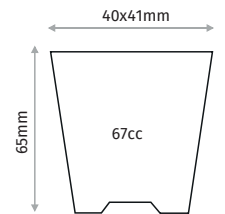

F70D

70 CELL SQUARE LONG SEEDLING TRAY

Outer Size	515x325mm
Diameter	41x38mm
Depth	68mm
Volume	68cc
Pcs in Pack	100
Pack Size	32x52x33cm

F70P

70 CELL PAPERPOT SEEDLING TRAY

Outer Size	520x325mm
Diameter	40x40mm
Depth	42mm
Volume	44cc
Pcs in Pack	100
Pack Size	32x52x33cm

SEMINIERE SEEDLING TRAYS

F72

72 CELL SQUARE SEEDLING TRAY CONIC

Outer Size	525x270mm
Diameter	37x37mm
Depth	45mm
Volume	36cc
Pcs in Pack	100
Pack Size	27x52x30cm

F72K

72 CELL SQUARE SEEDLING TRAY

Outer Size	525x270mm
Diameter	37x37mm
Depth	45mm
Volume	45cc
Pcs in Pack	100
Pack Size	27x52x30cm

F77

77 CELL TRAY SQUARE SEEDLING TRAY

Outer Size	502x325mm
Diameter	40x41mm
Depth	65mm
Volume	67cc
Pcs in Pack	100
Pack Size	33x51x33

F77MEX

77 CELL MEX SEEDLING TRAY

Outer Size	560x360mm
Diameter	47x47mm
Depth	60mm
Volume	80cc
Pcs in Pack	1800
Pack Size	36x56x50cm

F84

84 CELL SQUARE SEEDLING TRAY

Outer Size	500x300mm
Diameter	35x35mm
Depth	48mm
Volume	38cc
Pcs in Pack	100
Pack Size	30x50x33cm

SEMINIERE SEEDLING TRAYS

F84P

84 CELL PAPERPOT SEEDLING TRAY

Outer Size	500x300mm
Diameter	37x37mm
Depth	40mm
Volume	33cc
Pcs in Pack	100
Pack Size	30x50x33cm