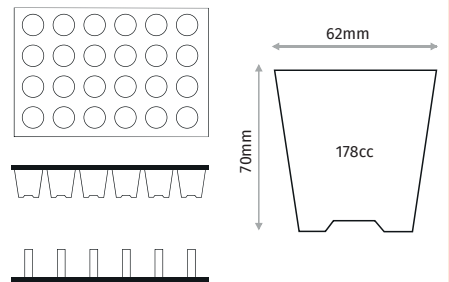

SEMINIERE SEEDLING TRAYS

F18

18 CELL SQUARE SEEDLING TRAY

Outer Size	560x310mm
Diameter	85x85mm
Depth	85mm
Volume	451cc
Pcs in Pack	1120
Pack Size	100x120x230cm

F20

20 CELL SQUARE SEEDLING TRAY

Outer Size	348X278mm
Diameter	64x64mm
Depth	78mm
Volume	235cc
Pcs in Pack	125
Pack Size	73x39x57cm

F24K

24 CELL SQUARE SEEDLING TRAY

Outer Size	515x325mm
Diameter	78x68mm
Depth	70mm
Volume	245cc
Pcs in Pack	100
Pack Size	32x52x33cm

F24Y

24 CELL ROUND SEEDLING TRAY

Outer Size	515x325mm
Diameter	70 mm
Depth	70mm
Volume	218cc
Pcs in Pack	100
Pack Size	32x52x33cm

F24P

24 CELL SEEDLING TRAY PAPERPOT

Outer Size	515x325mm
Diameter	75 mm
Depth	76mm
Volume	315cc
Pcs in Pack	100
Pack Size	32x52x33

SEMINIERE SEEDLING TRAYS

F24D

24 CELL LONG SEEDLING TRAY

Outer Size	595x333mm
Diameter	73x73mm
Depth	140mm
Volume	425cc
Pcs in Pack	50
Pack Size	33x50x41cm

F28

28 CELL SQUARE SEEDLING TRAY

Outer Size	515x325mm
Diameter	62mm
Depth	70mm
Volume	178cc
Pcs in Pack	100
Pack Size	32x52x33cm

F28K

28 CELL SQUARE SEEDLING TRAY

Outer Size	563x316mm
Diameter	71x71mm
Depth	78mm
Volume	293cc
Pcs in Pack	1050
Pack Size	32x56x33cm