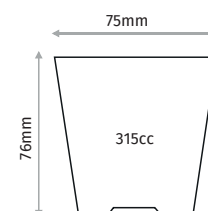

SEMINIERE SEEDLING TRAYS

F18

18 CELL SQUARE SEEDLING TRAY

Outer Size	560x310mm
Diameter	85x85mm
Depth	85mm
Volume	451cc
Pcs in Pack	1120
Pack Size	100x120x230cm

F20

20 CELL SQUARE SEEDLING TRAY

Outer Size	348X278mm
Diameter	64x64mm
Depth	78mm
Volume	235cc
Pcs in Pack	125
Pack Size	73x39x57cm

F24K

24 CELL SQUARE SEEDLING TRAY

Outer Size	515x325mm
Diameter	78x68mm
Depth	70mm
Volume	245cc
Pcs in Pack	100
Pack Size	32x52x33cm

F24Y

24 CELL ROUND SEEDLING TRAY

Outer Size	515x325mm
Diameter	70 mm
Depth	70mm
Volume	218cc
Pcs in Pack	100
Pack Size	32x52x33cm

F24P

24 CELL SEEDLING TRAY PAPERPOT

Outer Size	515x325mm
Diameter	75 mm
Depth	76mm
Volume	315cc
Pcs in Pack	100
Pack Size	32x52x33

SEMINIERE SEEDLING TRAYS

F24D

24 CELL LONG SEEDLING TRAY

Outer Size	595x333mm
Diameter	73x73mm
Depth	140mm
Volume	425cc
Pcs in Pack	50
Pack Size	33x50x41cm

F28

28 CELL SQUARE SEEDLING TRAY

Outer Size	515x325mm
Diameter	62mm
Depth	70mm
Volume	178cc
Pcs in Pack	100
Pack Size	32x52x33cm

F28K

28 CELL SQUARE SEEDLING TRAY

Outer Size	563x316mm
Diameter	71x71mm
Depth	78mm
Volume	293cc
Pcs in Pack	1050
Pack Size	32x56x33cm