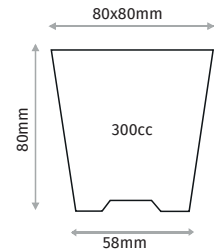

F45KK

45 CELL SEPARABLE POT

Outer Size	535X375mm
Diameter	52x67mm
Depth	78mm
Volume	125cc
Pcs in Pack	100
Pack Size	71x39x55cm

F48NEV

48 CELL ROUND SEEDLING TRAY

Outer Size / Dış Ebat	540x375 mm
Diameter / Ağız Çapı	58x54mm
Depth / Derinlik	61mm
Volume / Hacim	100cc
Pcs in Pack / Paket İçi Adet	100
Pack Size / Paket Ölçüsü	71x39x55cm

VASI TERMOFORMATI QUADRATI SQUARE THERMOFORMED POTS

SK76

7X7X6 POT

Diamater	70x70mm
Depth	60mm
Base Diameter	52mm
Volume	180cc
Pcs in Pack	4950
Pack Size	40x80x60

SK77

7X7X7 POT

Diamater	70x70mm
Depth	60mm
Base Diameter	51mm
Volume	210cc
Pcs in Pack	4950
Pack Size	40x80x60

SK78

7X7X8 POT

Diamater	70x70mm
Depth	80mm
Base Diameter	49mm
Volume	240cc
Pcs in Pack	4950
Pack Size	40x80x60

SK87

8X8X7 POT

Diamater	80x80mm
Depth	70mm
Base Diameter	60mm
Volume	280cc
Pcs in Pack	4950
Pack Size	40x80x60

VASI TERMOFORMATI QUADRATI SQUARE THERMOFORMED POTS

SK88

8X8X8 POT

Diameter	80x80mm
Depth	80mm
Base Diameter	58mm
Volume	300cc
Pcs in Pack	2800
Pack Size	84x32x61cm

SK89

8X8X9 POT

Diameter	80x80mm
Depth	90mm
Base Diameter	55mm
Volume	320cc
Pcs in Pack	2800
Pack Size	84x32x61cm