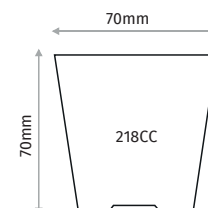

SEMINIERE SEEDLING TRAYS

F18

18 CELL SQUARE SEEDLING TRAY

Outer Size	560x310mm
Diameter	85x85mm
Depth	85mm
Volume	451cc
Pcs in Pack	1120
Pack Size	100x120x230cm

F20

20 CELL SQUARE SEEDLING TRAY

Outer Size	348X278mm
Diameter	64x64mm
Depth	78mm
Volume	235cc
Pcs in Pack	125
Pack Size	73x39x57cm

F24K

24 CELL SQUARE SEEDLING TRAY

Outer Size	515x325mm
Diameter	78x68mm
Depth	70mm
Volume	245cc
Pcs in Pack	100
Pack Size	32x52x33cm

F24Y

24 CELL ROUND SEEDLING TRAY

Outer Size	515x325mm
Diameter	70 mm
Depth	70mm
Volume	218cc
Pcs in Pack	100
Pack Size	32x52x33cm

F24P

24 CELL SEEDLING TRAY PAPERPOT

Outer Size	515x325mm
Diameter	75 mm
Depth	76mm
Volume	315cc
Pcs in Pack	100
Pack Size	32x52x33

SEMINIERE SEEDLING TRAYS

F24D

24 CELL LONG SEEDLING TRAY

Outer Size	595x333mm
Diameter	73x73mm
Depth	140mm
Volume	425cc
Pcs in Pack	50
Pack Size	33x50x41cm

F28

28 CELL SQUARE SEEDLING TRAY

Outer Size	515x325mm
Diameter	62mm
Depth	70mm
Volume	178cc
Pcs in Pack	100
Pack Size	32x52x33cm

F28K

28 CELL SQUARE SEEDLING TRAY

Outer Size	563x316mm
Diameter	71x71mm
Depth	78mm
Volume	293cc
Pcs in Pack	1050
Pack Size	32x56x33cm