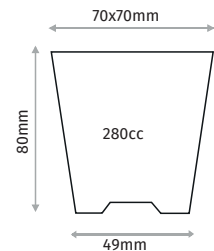

F45KK

45 CELL SEPARABLE POT

Outer Size	535X375mm
Diameter	52x67mm
Depth	78mm
Volume	125cc
Pcs in Pack	100
Pack Size	71x39x55cm

F48NEV

48 CELL ROUND SEEDLING TRAY

Outer Size / Dış Ebat	540x375 mm
Diameter / Ağız Çapı	58x54mm
Depth / Derinlik	61mm
Volume / Hacim	100cc
Pcs in Pack / Paket İçi Adet	100
Pack Size / Paket Ölçüsü	71x39x55cm

VASI TERMOFORMATI QUADRATI SQUARE THERMOFORMED POTS

SK76

7X7X6 POT

Diamater	70x70mm
Depth	60mm
Base Diameter	52mm
Volume	180cc
Pcs in Pack	4950
Pack Size	40x80x60

SK77

7X7X7 POT

Diamater	70x70mm
Depth	60mm
Base Diameter	51mm
Volume	210cc
Pcs in Pack	4950
Pack Size	40x80x60

SK78

7X7X8 POT

Diamater	70x70mm
Depth	80mm
Base Diameter	49mm
Volume	240cc
Pcs in Pack	4950
Pack Size	40x80x60

SK87

8X8X7 POT

Diamater	80x80mm
Depth	70mm
Base Diameter	60mm
Volume	280cc
Pcs in Pack	4950
Pack Size	40x80x60