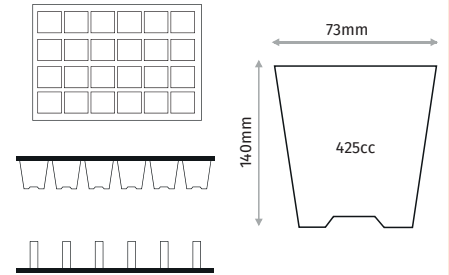

SEMINIERE SEEDLING TRAYS

F18

18 CELL SQUARE SEEDLING TRAY

Outer Size	560x310mm
Diameter	85x85mm
Depth	85mm
Volume	451cc
Pcs in Pack	1120
Pack Size	100x120x230cm

F20

20 CELL SQUARE SEEDLING TRAY

Outer Size	348X278mm
Diameter	64x64mm
Depth	78mm
Volume	235cc
Pcs in Pack	125
Pack Size	73x39x57cm

F24K

24 CELL SQUARE SEEDLING TRAY

Outer Size	515x325mm
Diameter	78x68mm
Depth	70mm
Volume	245cc
Pcs in Pack	100
Pack Size	32x52x33cm

F24Y

24 CELL ROUND SEEDLING TRAY

Outer Size	515x325mm
Diameter	70 mm
Depth	70mm
Volume	218cc
Pcs in Pack	100
Pack Size	32x52x33cm

F24P

24 CELL SEEDLING TRAY PAPERPOT

Outer Size	515x325mm
Diameter	75 mm
Depth	76mm
Volume	315cc
Pcs in Pack	100
Pack Size	32x52x33

SEMINIERE SEEDLING TRAYS

F24D

24 CELL LONG SEEDLING TRAY

Outer Size	595x333mm
Diameter	73x73mm
Depth	140mm
Volume	425cc
Pcs in Pack	50
Pack Size	33x50x41cm

F28

28 CELL SQUARE SEEDLING TRAY

Outer Size	515x325mm
Diameter	62mm
Depth	70mm
Volume	178cc
Pcs in Pack	100
Pack Size	32x52x33cm

F28K

28 CELL SQUARE SEEDLING TRAY

Outer Size	563x316mm
Diameter	71x71mm
Depth	78mm
Volume	293cc
Pcs in Pack	1050
Pack Size	32x56x33cm