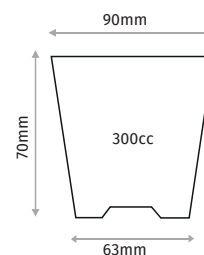

SK98

9X9X8 POT

Diameter	90x90mm
Depth	80mm
Base Diameter	65mm
Volume	380cc
Pcs in Pack	2520
Pack Size	81x36x63cm

SK910

9X9X10 POT

Diameter	90x90mm
Depth	100mm
Base Diameter	60mm
Volume	450cc
Pcs in Pack	2521
Pack Size	81x36x63cm

WWW.AGRITA.TECH

VASI TONDI

ROUND THERMOFORMED POTS

S97

9X7 ROUND POT

Diameter	90mm
Depth	70mm
Base Diameter	63mm
Volume	300cc
Pcs in Pack	3456
Pack Size	40x80x60cm

S98

9X8 ROUND POT

Diameter	90mm
Depth	80mm
Base Diameter	62mm
Volume	350cc
Pcs in Pack	3240
Pack Size	40x80x60cm

S99

9X9 ROUND POT

Diameter	90mm
Depth	90mm
Base Diameter	61mm
Volume	400cc
Pcs in Pack	3240
Pack Size	40x80x60cm

S1057

10,5X7 ROUND POT

Diameter	105mm
Depth	70mm
Base Diameter	78mm
Volume	450cc
Pcs in Pack	2592
Pack Size	40x80x60cm

S1058

10,5X8 ROUND POT

Diameter	105mm
Depth	80mm
Base Diameter	76mm
Volume	500cc
Pcs in Pack	2592
Pack Size	40x80x60cm