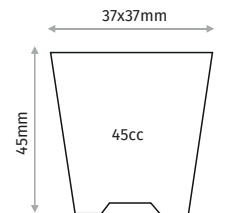

F70D

70 CELL SQUARE LONG SEEDLING TRAY

Outer Size	515x325mm
Diameter	41x38mm
Depth	68mm
Volume	68cc
Pcs in Pack	100
Pack Size	32x52x33cm

F70P

70 CELL PAPERPOT SEEDLING TRAY

Outer Size	520x325mm
Diameter	40x40mm
Depth	42mm
Volume	44cc
Pcs in Pack	100
Pack Size	32x52x33cm

SEMINIERE SEEDLING TRAYS

F72

72 CELL SQUARE SEEDLING TRAY CONIC

Outer Size	525x270mm
Diameter	37x37mm
Depth	45mm
Volume	36cc
Pcs in Pack	100
Pack Size	27x52x30cm

F72K

72 CELL SQUARE SEEDLING TRAY

Outer Size	525x270mm
Diameter	37x37mm
Depth	45mm
Volume	45cc
Pcs in Pack	100
Pack Size	27x52x30cm

F77

77 CELL TRAY SQUARE SEEDLING TRAY

Outer Size	502x325mm
Diameter	40x41mm
Depth	65mm
Volume	67cc
Pcs in Pack	100
Pack Size	33x51x33

F77MEX

77 CELL MEX SEEDLING TRAY

Outer Size	560x360mm
Diameter	47x47mm
Depth	60mm
Volume	80cc
Pcs in Pack	1800
Pack Size	36x56x50cm

F84

84 CELL SQUARE SEEDLING TRAY

Outer Size	500x300mm
Diameter	35x35mm
Depth	48mm
Volume	38cc
Pcs in Pack	100
Pack Size	30x50x33cm

SEMINIERE SEEDLING TRAYS

F84P

84 CELL PAPERPOT SEEDLING TRAY

Outer Size	500x300mm
Diameter	37x37mm
Depth	40mm
Volume	33cc
Pcs in Pack	100
Pack Size	30x50x33cm