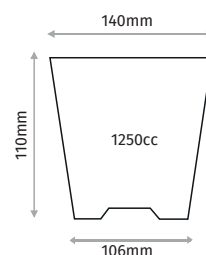

S1057

10,5X7 ROUND POT

Diameter	105mm
Depth	70mm
Base Diameter	78mm
Volume	450cc
Pcs in Pack	2592
Pack Size	40x80x60cm

S1058

10,5X8 ROUND POT

Diameter	105mm
Depth	80mm
Base Diameter	76mm
Volume	500cc
Pcs in Pack	2592
Pack Size	40x80x60cm

S1210

12X10 ROUND POT

Diameter	120mm
Depth	100mm
Base Diameter	89mm
Volume	700cc
Pcs in Pack	1428
Pack Size	40x80x60cm

S1396

13X9,6 ROUND POT

Diameter	130mm
Depth	96mm
Base Diameter	96mm
Volume	980cc
Pcs in Pack	1188
Pack Size	40x80x60cm

S13105

13X10,5 ROUND POT

Diameter	130mm
Depth	105mm
Base Diameter	94mm
Volume	1000cc
Pcs in Pack	1180
Pack Size	40x80x60cm

VASI TONDI

ROUND THERMOFORMED POTS

S1312

13X12 ROUND POT

Diameter	130mm
Depth	120mm
Base Diameter	92mm
Volume	1100cc
Pcs in Pack	1080
Pack Size	40x80x60cm

S1411

14X11 ROUND POT

Diameter	140mm
Depth	110mm
Base Diameter	106mm
Volume	1250cc
Pcs in Pack	930
Pack Size	40x80x60cm

S14125

14X12,5 ROUND

Diameter	140mm
Depth	125mm
Base Diameter	103mm
Volume	1500cc
Pcs in Pack	930
Pack Size	40x80x60cm