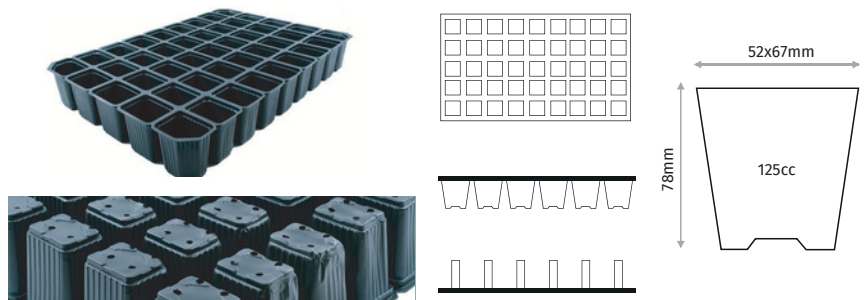

SEMINIERE SEEDLING TRAYS

F45NEV 45 CELL ROUND SEEDLING TRAY

Outer Size	450x250mm
Diameter	44mm
Depth	47mm
Volume	60cc
Pcs in Pack	100
Pack Size	25x45x33

F45KB 45 CELL SQUARE SEEDLING TRAY

Outer Size	535x375mm
Diameter	52x67mm
Depth	78mm
Volume	125cc
Pcs in Pack	50
Pack Size	38x54x35cm

F45D 45 CELL SQUARE LONG TRAY

Outer Size	535x296mm
Diameter	54x55mm
Depth	130mm
Volume	230cc
Pcs in Pack	50
Pack Size	53x30x41cm

F48 48 CELL SQUARE SEEDLING TRAY

Outer Size	540x375mm
Diameter	58x54mm
Depth	61mm
Volume	100cc
Pcs in Pack	1050
Pack Size	38x54x50cm