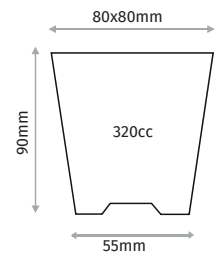

F45KK

45 CELL SEPARABLE POT

Outer Size	535X375mm
Diameter	52x67mm
Depth	78mm
Volume	125cc
Pcs in Pack	100
Pack Size	71x39x55cm

F48NEV

48 CELL ROUND SEEDLING TRAY

Outer Size / Dış Ebat	540x375 mm
Diameter / Ağız Çapı	58x54mm
Depth / Derinlik	61mm
Volume / Hacim	100cc
Pcs in Pack / Paket İçi Adet	100
Pack Size / Paket Ölçüsü	71x39x55cm

SK78

7X7X8 POT

Diamater	70x70mm
Depth	80mm
Base Diameter	49mm
Volume	240cc
Pcs in Pack	4950
Pack Size	40x80x60

SK87

8X8X7 POT

Diamater	80x80mm
Depth	70mm
Base Diameter	60mm
Volume	280cc
Pcs in Pack	4950
Pack Size	40x80x60

VASI TERMOFORMATI QUADRATI SQUARE THERMOFORMED POTS

SK88

8X8X8 POT

Diameter	80x80mm
Depth	80mm
Base Diameter	58mm
Volume	300cc
Pcs in Pack	2800
Pack Size	84x32x61cm

SK89

8X8X9 POT

Diameter	80x80mm
Depth	90mm
Base Diameter	55mm
Volume	320cc
Pcs in Pack	2800
Pack Size	84x32x61cm

SK98

9X9X8 POT

Diameter	90x90mm
Depth	80mm
Base Diameter	65mm
Volume	380cc
Pcs in Pack	2520
Pack Size	81x36x63cm

SK910

9X9X10 POT

Diameter	90x90mm
Depth	100mm
Base Diameter	60mm
Volume	450cc
Pcs in Pack	2521
Pack Size	81x36x63cm