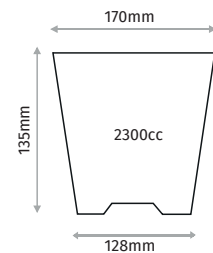

VASI TONDI

ROUND THERMOFORMED POTS

S17135

17X13,5 ROUND POT

Diameter	170mm
Depth	135mm
Base Diameter	128mm
Volume	2300cc
Pcs in Pack	500
Pack Size	40x80x60cm