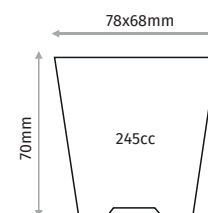

SEMINIERE SEEDLING TRAYS

F18

18 CELL SQUARE SEEDLING TRAY

Outer Size	560x310mm
Diameter	85x85mm
Depth	85mm
Volume	451cc
Pcs in Pack	1120
Pack Size	100x120x230cm

F20

20 CELL SQUARE SEEDLING TRAY

Outer Size	348X278mm
Diameter	64x64mm
Depth	78mm
Volume	235cc
Pcs in Pack	125
Pack Size	73x39x57cm

F24K

24 CELL SQUARE SEEDLING TRAY

Outer Size	515x325mm
Diameter	78x68mm
Depth	70mm
Volume	245cc
Pcs in Pack	100
Pack Size	32x52x33cm

F24Y

24 CELL ROUND SEEDLING TRAY

Outer Size	515x325mm
Diameter	70 mm
Depth	70mm
Volume	218cc
Pcs in Pack	100
Pack Size	32x52x33cm

F24P

24 CELL SEEDLING TRAY PAPERPOT

Outer Size	515x325mm
Diameter	75 mm
Depth	76mm
Volume	315cc
Pcs in Pack	100
Pack Size	32x52x33

SEMINIERE SEEDLING TRAYS

F24D

24 CELL LONG SEEDLING TRAY

Outer Size	595x333mm
Diameter	73x73mm
Depth	140mm
Volume	425cc
Pcs in Pack	50
Pack Size	33x50x41cm

F28

28 CELL SQUARE SEEDLING TRAY

Outer Size	515x325mm
Diameter	62mm
Depth	70mm
Volume	178cc
Pcs in Pack	100
Pack Size	32x52x33cm

F28K

28 CELL SQUARE SEEDLING TRAY

Outer Size	563x316mm
Diameter	71x71mm
Depth	78mm
Volume	293cc
Pcs in Pack	1050
Pack Size	32x56x33cm