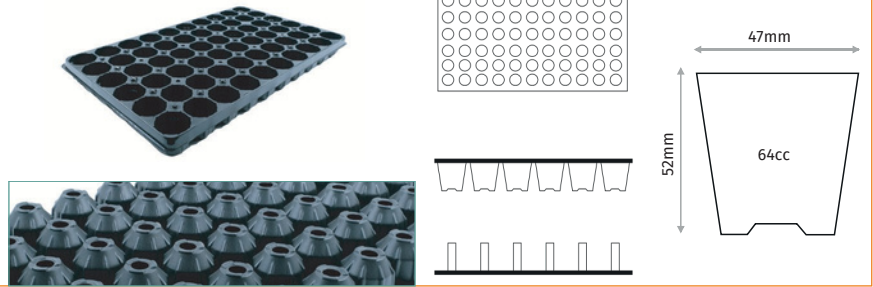

F45D 45 CELL SQUARE LONG TRAY

Outer Size	535x296mm
Diameter	54x55mm
Depth	130mm
Volume	230cc
Pcs in Pack	50
Pack Size	53x30x41cm

F48 48 CELL SQUARE SEEDLING TRAY

Outer Size	540x375mm
Diameter	58x54mm
Depth	61mm
Volume	100cc
Pcs in Pack	1050
Pack Size	38x54x50cm

F50 50 CELL SQUARE SEEDLING TRAY

Outer Size	520x270mm
Diameter	46x46mm
Depth	52mm
Volume	58cc
Pcs in Pack	100
Pack Size	27x52x30cm

SEMINIERE SEEDLING TRAYS

F60

60 CELL PAPERPOT SEEDLING TRAY

Outer Size	510x310mm
Diameter	47mm
Depth	52mm
Volume	64cc
Pcs in Pack	50
Pack Size	31x51x33cm

F60ARB

60 CELL ARB SEEDLING TRAY

Outer Size	510x310mm
Diameter	44mm
Depth	56mm
Volume	70cc
Pcs in Pack	100
Pack Size	31x51x35cm

F70K

70 CELL SQUARE SHORT SEEDLING TRAY

Outer Size	515x325mm
Diameter	41x38mm
Depth	48mm
Volume	53cc
Pcs in Pack	100
Pack Size	32x52x33