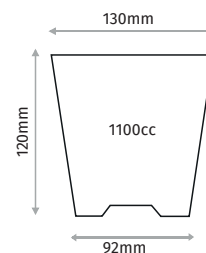

S1057

10,5X7 ROUND POT

Diameter	105mm
Depth	70mm
Base Diameter	78mm
Volume	450cc
Pcs in Pack	2592
Pack Size	40x80x60cm

S1058

10,5X8 ROUND POT

Diameter	105mm
Depth	80mm
Base Diameter	76mm
Volume	500cc
Pcs in Pack	2592
Pack Size	40x80x60cm

S1210

12X10 ROUND POT

Diameter	120mm
Depth	100mm
Base Diameter	89mm
Volume	700cc
Pcs in Pack	1428
Pack Size	40x80x60cm

S1396

13X9,6 ROUND POT

Diameter	130mm
Depth	96mm
Base Diameter	96mm
Volume	980cc
Pcs in Pack	1188
Pack Size	40x80x60cm

S13105

13X10,5 ROUND POT

Diameter	130mm
Depth	105mm
Base Diameter	94mm
Volume	1000cc
Pcs in Pack	1180
Pack Size	40x80x60cm

VASI TONDI

ROUND THERMOFORMED POTS

S1312

13X12 ROUND POT

Diameter	130mm
Depth	120mm
Base Diameter	92mm
Volume	1100cc
Pcs in Pack	1080
Pack Size	40x80x60cm

S1411

14X11 ROUND POT

Diameter	140mm
Depth	110mm
Base Diameter	106mm
Volume	1250cc
Pcs in Pack	930
Pack Size	40x80x60cm

S14125

14X12,5 ROUND

Diameter	140mm
Depth	125mm
Base Diameter	103mm
Volume	1500cc
Pcs in Pack	930
Pack Size	40x80x60cm