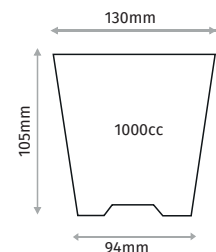

S1057

10,5X7 ROUND POT

Diameter	105mm
Depth	70mm
Base Diameter	78mm
Volume	450cc
Pcs in Pack	2592
Pack Size	40x80x60cm

S1058

10,5X8 ROUND POT

Diameter	105mm
Depth	80mm
Base Diameter	76mm
Volume	500cc
Pcs in Pack	2592
Pack Size	40x80x60cm

S1210

12X10 ROUND POT

Diameter	120mm
Depth	100mm
Base Diameter	89mm
Volume	700cc
Pcs in Pack	1428
Pack Size	40x80x60cm

S1396

13X9,6 ROUND POT

Diameter	130mm
Depth	96mm
Base Diameter	96mm
Volume	980cc
Pcs in Pack	1188
Pack Size	40x80x60cm

S13105

13X10,5 ROUND POT

Diameter	130mm
Depth	105mm
Base Diameter	94mm
Volume	1000cc
Pcs in Pack	1180
Pack Size	40x80x60cm

VASI TONDI

ROUND THERMOFORMED POTS

S1312

13X12 ROUND POT

Diameter	130mm
Depth	120mm
Base Diameter	92mm
Volume	1100cc
Pcs in Pack	1080
Pack Size	40x80x60cm

S1411

14X11 ROUND POT

Diameter	140mm
Depth	110mm
Base Diameter	106mm
Volume	1250cc
Pcs in Pack	930
Pack Size	40x80x60cm

S14125

14X12,5 ROUND

Diameter	140mm
Depth	125mm
Base Diameter	103mm
Volume	1500cc
Pcs in Pack	930
Pack Size	40x80x60cm