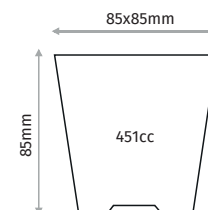

Dimension : 58*38*24 cm
Packing : 70 set in plt

MODEL 2

Dimension : (37*56*20) cm
Packing : 475 set in plt

SEMINIERE SEEDING TRAYS

I nostri prodotti sono di altissima qualità ed eco-sostenibili

Take a look at the high quality eco-friendly seedling trays we produce!

SEMINIERE SEEDLING TRAYS

F18

18 CELL SQUARE SEEDLING TRAY

Outer Size	560x310mm
Diameter	85x85mm
Depth	85mm
Volume	451cc
Pcs in Pack	1120
Pack Size	100x120x230cm

F20

20 CELL SQUARE SEEDLING TRAY

Outer Size	348X278mm
Diameter	64x64mm
Depth	78mm
Volume	235cc
Pcs in Pack	125
Pack Size	73x39x57cm

F24K

24 CELL SQUARE SEEDLING TRAY

Outer Size	515x325mm
Diameter	78x68mm
Depth	70mm
Volume	245cc
Pcs in Pack	100
Pack Size	32x52x33cm

F24Y

24 CELL ROUND SEEDLING TRAY

Outer Size	515x325mm
Diameter	70 mm
Depth	70mm
Volume	218cc
Pcs in Pack	100
Pack Size	32x52x33cm