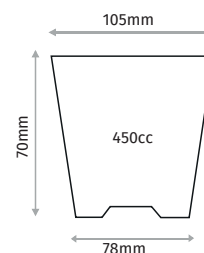

SK98

9X9X8 POT

Diameter	90x90mm
Depth	80mm
Base Diameter	65mm
Volume	380cc
Pcs in Pack	2520
Pack Size	81x36x63cm

SK910

9X9X10 POT

Diameter	90x90mm
Depth	100mm
Base Diameter	60mm
Volume	450cc
Pcs in Pack	2521
Pack Size	81x36x63cm

WWW.AGRITA.TECH

VASI TONDI

ROUND THERMOFORMED POTS

S97

9X7 ROUND POT

Diameter	90mm
Depth	70mm
Base Diameter	63mm
Volume	300cc
Pcs in Pack	3456
Pack Size	40x80x60cm

S98

9X8 ROUND POT

Diameter	90mm
Depth	80mm
Base Diameter	62mm
Volume	350cc
Pcs in Pack	3240
Pack Size	40x80x60cm

S99

9X9 ROUND POT

Diameter	90mm
Depth	90mm
Base Diameter	61mm
Volume	400cc
Pcs in Pack	3240
Pack Size	40x80x60cm

S1057

10,5X7 ROUND POT

Diameter	105mm
Depth	70mm
Base Diameter	78mm
Volume	450cc
Pcs in Pack	2592
Pack Size	40x80x60cm

S1058

10,5X8 ROUND POT

Diameter	105mm
Depth	80mm
Base Diameter	76mm
Volume	500cc
Pcs in Pack	2592
Pack Size	40x80x60cm