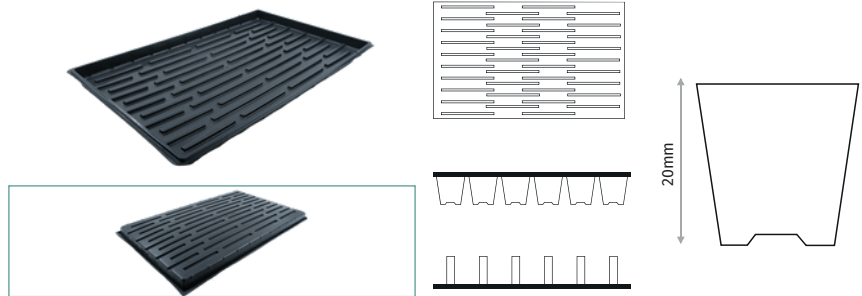

F448

448 CELL SEEDLING TRAY

Outer Size	619x315mm
Diameter	16mm
Depth	25mm
Volume	5cc
Pcs in Pack	30
Pack Size	73x39x57cm

VASCHE PIANE FLAT TRAYS

TPS

SEEDLING TRANSPORT TRAY

Outer Size	55x335mm
Diameter	
Depth	20mm
Volume	
Pcs in Pack	100
Pack Size	37x54x43cm