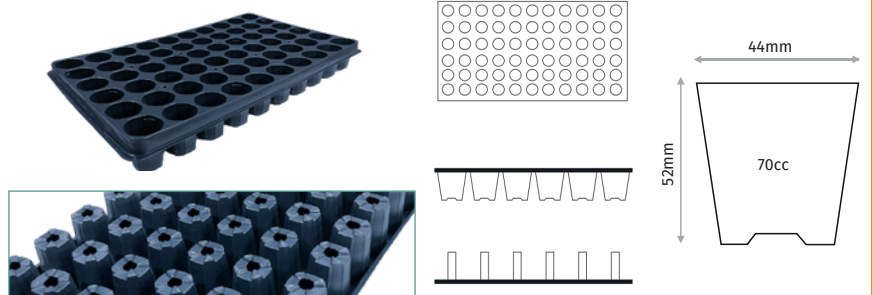

F45D 45 CELL SQUARE LONG TRAY

Outer Size	535x296mm
Diameter	54x55mm
Depth	130mm
Volume	230cc
Pcs in Pack	50
Pack Size	53x30x41cm

F48 48 CELL SQUARE SEEDLING TRAY

Outer Size	540x375mm
Diameter	58x54mm
Depth	61mm
Volume	100cc
Pcs in Pack	1050
Pack Size	38x54x50cm

F50 50 CELL SQUARE SEEDLING TRAY

Outer Size	520x270mm
Diameter	46x46mm
Depth	52mm
Volume	58cc
Pcs in Pack	100
Pack Size	27x52x30cm

SEMINIERE SEEDLING TRAYS

F60

60 CELL PAPERPOT SEEDLING TRAY

Outer Size	510x310mm
Diameter	47mm
Depth	52mm
Volume	64cc
Pcs in Pack	50
Pack Size	31x51x33cm

F60ARB

60 CELL ARB SEEDLING TRAY

Outer Size	510x310mm
Diameter	44mm
Depth	56mm
Volume	70cc
Pcs in Pack	100
Pack Size	31x51x35cm

F70K

70 CELL SQUARE SHORT SEEDLING TRAY

Outer Size	515x325mm
Diameter	41x38mm
Depth	48mm
Volume	53cc
Pcs in Pack	100
Pack Size	32x52x33