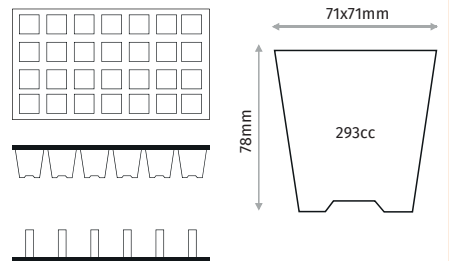

F24K

24 CELL SQUARE SEEDLING TRAY

Outer Size	515x325mm
Diameter	78x68mm
Depth	70mm
Volume	245cc
Pcs in Pack	100
Pack Size	32x52x33cm

F24Y

24 CELL ROUND SEEDLING TRAY

Outer Size	515x325mm
Diameter	70 mm
Depth	70mm
Volume	218cc
Pcs in Pack	100
Pack Size	32x52x33cm

F24P

24 CELL SEEDLING TRAY PAPERPOT

Outer Size	515x325mm
Diameter	75 mm
Depth	76mm
Volume	315cc
Pcs in Pack	100
Pack Size	32x52x33

SEMINIERE SEEDLING TRAYS

F24D

24 CELL LONG SEEDLING TRAY

Outer Size	595x333mm
Diameter	73x73mm
Depth	140mm
Volume	425cc
Pcs in Pack	50
Pack Size	33x50x41cm

F28

28 CELL SQUARE SEEDLING TRAY

Outer Size	515x325mm
Diameter	62mm
Depth	70mm
Volume	178cc
Pcs in Pack	100
Pack Size	32x52x33cm

F28K

28 CELL SQUARE SEEDLING TRAY

Outer Size	563x316mm
Diameter	71x71mm
Depth	78mm
Volume	293cc
Pcs in Pack	1050
Pack Size	32x56x33cm

F32

32 CELL ROUND SEEDLING TRAY

Outer Size	515x325mm
Diameter	59mm
Depth / Derinlik	72mm
Volume	140cc
Pcs in Pack	100
Pack Size	32x52x33cm

F45

45 CELL ROUND SEEDLING TRAY

Outer Size	515x325mm
Diameter	53mm
Depth	50mm
Volume	75cc
Pcs in Pack	100
Pack Size	32x52x33cm