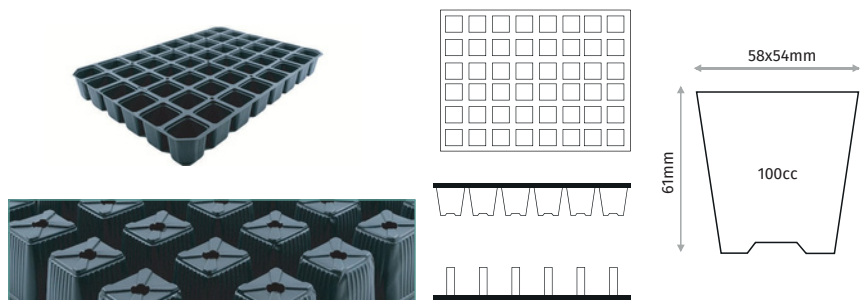

F28

28 CELL SQUARE SEEDLING TRAY

Outer Size	515x325mm
Diameter	62mm
Depth	70mm
Volume	178cc
Pcs in Pack	100
Pack Size	32x52x33cm

F28K

28 CELL SQUARE SEEDLING TRAY

Outer Size	563x316mm
Diameter	71x71mm
Depth	78mm
Volume	293cc
Pcs in Pack	1050
Pack Size	32x56x33cm

F32

32 CELL ROUND SEEDLING TRAY

Outer Size	515x325mm
Diameter	59mm
Depth / Derinlik	72mm
Volume	140cc
Pcs in Pack	100
Pack Size	32x52x33cm

F45

45 CELL ROUND SEEDLING TRAY

Outer Size	515x325mm
Diameter	53mm
Depth	50mm
Volume	75cc
Pcs in Pack	100
Pack Size	32x52x33cm

SEMINIERE SEEDLING TRAYS

F45NEV 45 CELL ROUND SEEDLING TRAY

Outer Size	450x250mm
Diameter	44mm
Depth	47mm
Volume	60cc
Pcs in Pack	100
Pack Size	25x45x33

F45KB 45 CELL SQUARE SEEDLING TRAY

Outer Size	535x375mm
Diameter	52x67mm
Depth	78mm
Volume	125cc
Pcs in Pack	50
Pack Size	38x54x35cm

F45D 45 CELL SQUARE LONG TRAY

Outer Size	535x296mm
Diameter	54x55mm
Depth	130mm
Volume	230cc
Pcs in Pack	50
Pack Size	53x30x41cm

F48 48 CELL SQUARE SEEDLING TRAY

Outer Size	540x375mm
Diameter	58x54mm
Depth	61mm
Volume	100cc
Pcs in Pack	1050
Pack Size	38x54x50cm