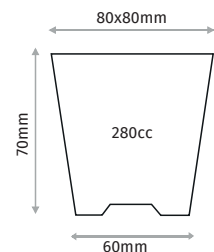

F45KK

45 CELL SEPARABLE POT

Outer Size	535X375mm
Diameter	52x67mm
Depth	78mm
Volume	125cc
Pcs in Pack	100
Pack Size	71x39x55cm

F48NEV

48 CELL ROUND SEEDLING TRAY

Outer Size / Dış Ebat	540x375 mm
Diameter / Ağız Çapı	58x54mm
Depth / Derinlik	61mm
Volume / Hacim	100cc
Pcs in Pack / Paket İçi Adet	100
Pack Size / Paket Ölçüsü	71x39x55cm

VASI TERMOFORMATI QUADRATI SQUARE THERMOFORMED POTS

SK76

7X7X6 POT

Diamater	70x70mm
Depth	60mm
Base Diameter	52mm
Volume	180cc
Pcs in Pack	4950
Pack Size	40x80x60

SK77

7X7X7 POT

Diamater	70x70mm
Depth	60mm
Base Diameter	51mm
Volume	210cc
Pcs in Pack	4950
Pack Size	40x80x60

SK78

7X7X8 POT

Diamater	70x70mm
Depth	80mm
Base Diameter	49mm
Volume	240cc
Pcs in Pack	4950
Pack Size	40x80x60

SK87

8X8X7 POT

Diamater	80x80mm
Depth	70mm
Base Diameter	60mm
Volume	280cc
Pcs in Pack	4950
Pack Size	40x80x60

VASI TERMOFORMATI QUADRATI SQUARE THERMOFORMED POTS

SK88

8X8X8 POT

Diameter	80x80mm
Depth	80mm
Base Diameter	58mm
Volume	300cc
Pcs in Pack	2800
Pack Size	84x32x61cm

SK89

8X8X9 POT

Diameter	80x80mm
Depth	90mm
Base Diameter	55mm
Volume	320cc
Pcs in Pack	2800
Pack Size	84x32x61cm