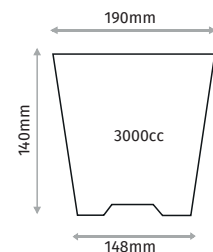

S15127

15X12,7 ROUND POT

Diameter	150mm
Depth	127mm
Base Diameter	113mm
Volume	1700cc
Pcs in Pack	930
Pack Size	40x80x60cm

S15135

15X13,5 ROUND POT

Diameter	150mm
Depth	135mm
Base Diameter	112mm
Volume	1800cc
Pcs in Pack	800
Pack Size	40x80x60cm

VASI TONDI

ROUND THERMOFORMED POTS

S17135

17X13,5 ROUND POT

Diameter	170mm
Depth	135mm
Base Diameter	128mm
Volume	2300cc
Pcs in Pack	500
Pack Size	40x80x60cm

S1914

19X14 ROUND POT

Diameter	190mm
Depth	140mm
Base Diameter	148mm
Volume	3000cc
Pcs in Pack	400
Pack Size	40x80x60cm

S1913

19X13 ROUND **BASKET** POT

Diameter	190mm
Depth	130mm
Base Diameter	115mm
Volume	1700cc
Pcs in Pack	400
Pack Size	40x80x60cm

WWW.AGRITA.TECH

VASSOI PER FRUTTI

FRUITS TRAYS

30x50 KIWI TRAY BUCHE/HOLE	30x50 FRUIT TRAY BUCHE/HOLE	40x55 FRUIT TRAY BUCHE/HOLE	40x60 FRUIT TRAY BUCHE/HOLE	30x50 APPLE TRAY BUCHE/HOLE
23	12	20	12	25
25	14	23	23	28
27	15	25	25	32
30	16	28	28	35
33	18	30	30	38
	20	33	32	
	22	35	35	
	24	39	38	
	26	42	42	
	28	45	45	
	30		48	
	32			

SEMINIERA A INIEZIONE INJECTIONSE E DLING TRAY

NOME PRODOTTO	448 CELL SEEDLING TRAY
CODICE PRODOTTO	F448
MISURE ESTERNE	619x315 mm
DIAMETRO	16X16 MM
PROFONDITÀ	25 MM
VOLUME BUCA	5 CC
PEZZI IN BOX	30
BOX	61x32x40