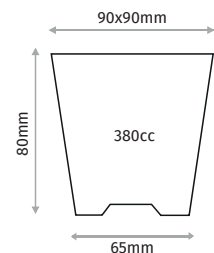

F45KK

45 CELL SEPARABLE POT

Outer Size	535X375mm
Diameter	52x67mm
Depth	78mm
Volume	125cc
Pcs in Pack	100
Pack Size	71x39x55cm

F48NEV

48 CELL ROUND SEEDLING TRAY

Outer Size / Dış Ebat	540x375 mm
Diameter / Ağız Çapı	58x54mm
Depth / Derinlik	61mm
Volume / Hacim	100cc
Pcs in Pack / Paket İçi Adet	100
Pack Size / Paket Ölçüsü	71x39x55cm

SK78

7X7X8 POT

Diamater	70x70mm
Depth	80mm
Base Diameter	49mm
Volume	240cc
Pcs in Pack	4950
Pack Size	40x80x60

SK87

8X8X7 POT

Diamater	80x80mm
Depth	70mm
Base Diameter	60mm
Volume	280cc
Pcs in Pack	4950
Pack Size	40x80x60

VASI TERMOFORMATI QUADRATI SQUARE THERMOFORMED POTS

SK88

8X8X8 POT

Diameter	80x80mm
Depth	80mm
Base Diameter	58mm
Volume	300cc
Pcs in Pack	2800
Pack Size	84x32x61cm

SK89

8X8X9 POT

Diameter	80x80mm
Depth	90mm
Base Diameter	55mm
Volume	320cc
Pcs in Pack	2800
Pack Size	84x32x61cm

SK98

9X9X8 POT

Diameter	90x90mm
Depth	80mm
Base Diameter	65mm
Volume	380cc
Pcs in Pack	2520
Pack Size	81x36x63cm

SK910

9X9X10 POT

Diameter	90x90mm
Depth	100mm
Base Diameter	60mm
Volume	450cc
Pcs in Pack	2521
Pack Size	81x36x63cm