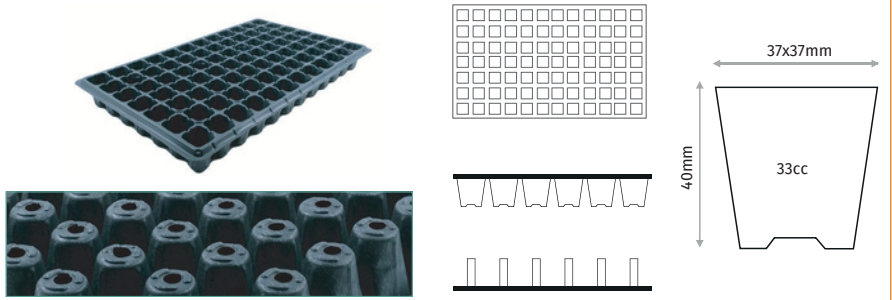

F84

84 CELL SQUARE SEEDLING TRAY

Outer Size	500x300mm
Diameter	35x35mm
Depth	48mm
Volume	38cc
Pcs in Pack	100
Pack Size	30x50x33cm

SEMINIERE SEEDLING TRAYS

F84P

84 CELL PAPERPOT SEEDLING TRAY

Outer Size	500x300mm
Diameter	37x37mm
Depth	40mm
Volume	33cc
Pcs in Pack	100
Pack Size	30x50x33cm

F104K

104 CELL ROUND SHORT SEEDLING TRAY

Outer Size	504x307mm
Diameter	34mm
Depth	39mm
Volume	25cc
Pcs in Pack	100
Pack Size	31x51x33cm

F104D

104 CELL ROUND LONG SEEDLING TRAY

Outer Size	504x307mm
Diameter	33mm
Depth	55mm
Volume	33cc
Pcs in Pack	100
Pack Size	31x51x33cm