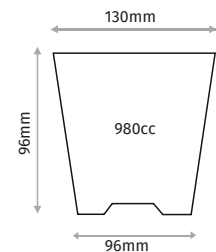

S1057

10,5X7 ROUND POT

Diameter	105mm
Depth	70mm
Base Diameter	78mm
Volume	450cc
Pcs in Pack	2592
Pack Size	40x80x60cm

S1058

10,5X8 ROUND POT

Diameter	105mm
Depth	80mm
Base Diameter	76mm
Volume	500cc
Pcs in Pack	2592
Pack Size	40x80x60cm

S1210

12X10 ROUND POT

Diameter	120mm
Depth	100mm
Base Diameter	89mm
Volume	700cc
Pcs in Pack	1428
Pack Size	40x80x60cm

S1396

13X9,6 ROUND POT

Diameter	130mm
Depth	96mm
Base Diameter	96mm
Volume	980cc
Pcs in Pack	1188
Pack Size	40x80x60cm

S13105

13X10,5 ROUND POT

Diameter	130mm
Depth	105mm
Base Diameter	94mm
Volume	1000cc
Pcs in Pack	1180
Pack Size	40x80x60cm

VASI TONDI

ROUND THERMOFORMED POTS

S1312

13X12 ROUND POT

Diameter	130mm
Depth	120mm
Base Diameter	92mm
Volume	1100cc
Pcs in Pack	1080
Pack Size	40x80x60cm

S1411

14X11 ROUND POT

Diameter	140mm
Depth	110mm
Base Diameter	106mm
Volume	1250cc
Pcs in Pack	930
Pack Size	40x80x60cm

S14125

14X12,5 ROUND

Diameter	140mm
Depth	125mm
Base Diameter	103mm
Volume	1500cc
Pcs in Pack	930
Pack Size	40x80x60cm