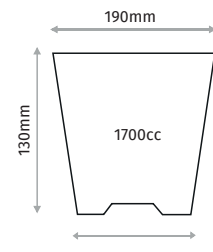

S15127

15X12,7 ROUND POT

Diameter	150mm
Depth	127mm
Base Diameter	113mm
Volume	1700cc
Pcs in Pack	930
Pack Size	40x80x60cm

S15135

15X13,5 ROUND POT

Diameter	150mm
Depth	135mm
Base Diameter	112mm
Volume	1800cc
Pcs in Pack	800
Pack Size	40x80x60cm

VASI TONDI

ROUND THERMOFORMED POTS

S17135

17X13,5 ROUND POT

Diameter	170mm
Depth	135mm
Base Diameter	128mm
Volume	2300cc
Pcs in Pack	500
Pack Size	40x80x60cm

S1914

19X14 ROUND POT

Diameter	190mm
Depth	140mm
Base Diameter	148mm
Volume	3000cc
Pcs in Pack	400
Pack Size	40x80x60cm

S1913

19X13 ROUND **BASKET** POT

Diameter	190mm
Depth	130mm
Base Diameter	115mm
Volume	1700cc
Pcs in Pack	400
Pack Size	40x80x60cm

WWW.AGRITA.TECH

VASSOI PER FRUTTI

FRUITS TRAYS

30x50 KIWI TRAY BUCHE/HOLE	30x50 FRUIT TRAY BUCHE/HOLE	40x55 FRUIT TRAY BUCHE/HOLE	40x60 FRUIT TRAY BUCHE/HOLE	30x50 APPLE TRAY BUCHE/HOLE
23	12	20	12	25
25	14	23	23	28
27	15	25	25	32
30	16	28	28	35
33	18	30	30	38
	20	33	32	
	22	35	35	
	24	39	38	
	26	42	42	
	28	45	45	
	30		48	
	32			

SEMINIERA A INIEZIONE INJECTIONSE E DLING TRAY

NOME PRODOTTO	448 CELL SEEDLING TRAY
CODICE PRODOTTO	F448
MISURE ESTERNE	619x315 mm
DIAMETRO	16X16 MM
PROFONDITÀ	25 MM
VOLUME BUCA	5 CC
PEZZI IN BOX	30
BOX	61x32x40