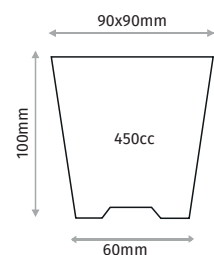

SK78

7X7X8 POT

Diamater	70x70mm
Depth	80mm
Base Diameter	49mm
Volume	240cc
Pcs in Pack	4950
Pack Size	40x80x60

SK87

8X8X7 POT

Diamater	80x80mm
Depth	70mm
Base Diameter	60mm
Volume	280cc
Pcs in Pack	4950
Pack Size	40x80x60

VASI TERMOFORMATI QUADRATI SQUARE THERMOFORMED POTS

SK88

8X8X8 POT

Diameter	80x80mm
Depth	80mm
Base Diameter	58mm
Volume	300cc
Pcs in Pack	2800
Pack Size	84x32x61cm

SK89

8X8X9 POT

Diameter	80x80mm
Depth	90mm
Base Diameter	55mm
Volume	320cc
Pcs in Pack	2800
Pack Size	84x32x61cm

SK98

9X9X8 POT

Diameter	90x90mm
Depth	80mm
Base Diameter	65mm
Volume	380cc
Pcs in Pack	2520
Pack Size	81x36x63cm

SK910

9X9X10 POT

Diameter	90x90mm
Depth	100mm
Base Diameter	60mm
Volume	450cc
Pcs in Pack	2521
Pack Size	81x36x63cm

Diameter	90mm
Depth	80mm
Base Diameter	62mm
Volume	350cc
Pcs in Pack	3240
Pack Size	40x80x60cm

S99

9X9 ROUND POT

Diameter	90mm
Depth	90mm
Base Diameter	61mm
Volume	400cc
Pcs in Pack	3240
Pack Size	40x80x60cm