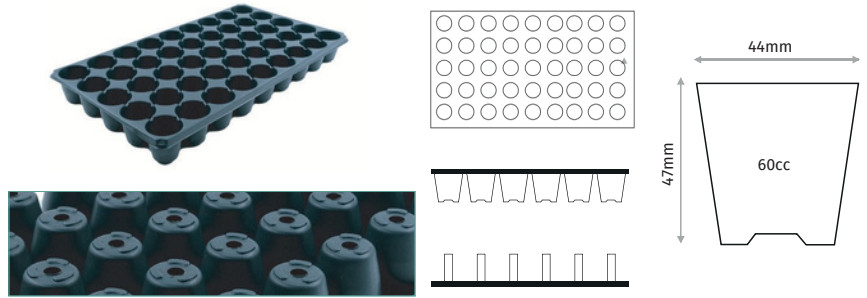

F28

28 CELL SQUARE SEEDLING TRAY

Outer Size	515x325mm
Diameter	62mm
Depth	70mm
Volume	178cc
Pcs in Pack	100
Pack Size	32x52x33cm

F28K

28 CELL SQUARE SEEDLING TRAY

Outer Size	563x316mm
Diameter	71x71mm
Depth	78mm
Volume	293cc
Pcs in Pack	1050
Pack Size	32x56x33cm

F32

32 CELL ROUND SEEDLING TRAY

Outer Size	515x325mm
Diameter	59mm
Depth / Derinlik	72mm
Volume	140cc
Pcs in Pack	100
Pack Size	32x52x33cm

F45

45 CELL ROUND SEEDLING TRAY

Outer Size	515x325mm
Diameter	53mm
Depth	50mm
Volume	75cc
Pcs in Pack	100
Pack Size	32x52x33cm

SEMINIERE SEEDLING TRAYS

F45NEV 45 CELL ROUND SEEDLING TRAY

Outer Size	450x250mm
Diameter	44mm
Depth	47mm
Volume	60cc
Pcs in Pack	100
Pack Size	25x45x33

F45KB 45 CELL SQUARE SEEDLING TRAY

Outer Size	535x375mm
Diameter	52x67mm
Depth	78mm
Volume	125cc
Pcs in Pack	50
Pack Size	38x54x35cm