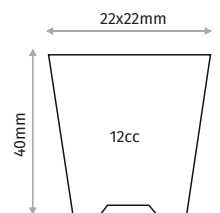

F104ARB

104 CELL ARB SEEDLING TRAY

Outer Size	535x310mm
Diameter	36x36mm
Depth	50mm
Volume	31cc
Pcs in Pack	100
Pack Size	31x51x33cm

F104P

104 CELL P-POT

Outer Size	505x305mm
Diameter	35x35mm
Depth	40mm
Volume	31cc
Pcs in Pack	100
Pack Size	31x51x33cm

SEMINIERE SEEDLING TRAYS

F128

128 CELL SQUARE SEEDLING TRAY

Outer Size	534x276mm
Diameter	30x30mm
Depth	50mm
Volume	25cc
Pcs in Pack	100
Pack Size	28x54x33cm

F160PS

160 CELL SEEDLING TRAY

Outer Size	530x305mm
Diameter	28mm
Depth	40mm
Volume	20cc
Pcs in Pack	1050
Pack Size	31x53x33cm

F200

200 CELL SQUARE SEEDLING TRAY

Outer Size	530x275mm
Diameter	22x22mm
Depth	40mm
Volume	12cc
Pcs in Pack	100
Pack Size	55

F288

288 CELL SEEDLING TRAY

Outer Size	520x270mm
Diameter	20x20mm
Depth	27mm
Volume	8cc
Pcs in Pack	75
Pack Size	62x55x30cm

F448

448 CELL SEEDLING TRAY

Outer Size	619x315mm
Diameter	16mm
Depth	25mm
Volume	5cc
Pcs in Pack	30
Pack Size	73x39x57cm

VASCHE PIANE FLAT TRAYS

TPS

SEEDLING TRANSPORT TRAY

Outer Size	55x335mm
Diameter	
Depth	20mm
Volume	
Pcs in Pack	100
Pack Size	37x54x43cm