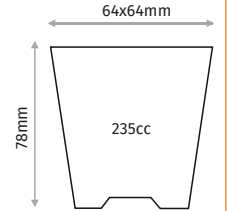

TS15

POT TRANSPORT TRAY

Outer Size	528x310mm
Diameter	79mm
Depth	57mm
Pcs in Pack	50
Pack Size	53x31x52mm

TS7x7

POT TRANSPORT TRAY

Outer Size	380x280mm
Diameter	64x64mm
Depth	70mm
Pcs in Pack	50
Pack Size	28x38x44mm

TS7x8

POT TRANSPORT TRAY

Outer Size	380x280mm
Diameter	64x64mm
Depth	80mm
Pcs in Pack	50
Pack Size	28x38x44mm

VASI SEPARABILI SEPARABLE POTS

Product Name	Product Code	Outer Size (mm)	Diameter (mm)	Volume (cc)	Pcs in Pack (PCS)	Package Size (cm)	
15 CELL SEPARABLE POT	F15K	375X180	65x55	78	200	300	71x39x55
20 CELL SEPARABLE POT	F20K	350x280	64x64	78	235	250	71x39x55
45 CELL SEPARABLE POT	F45KK	535X375	52X67	78	125	100	71x39x55
48 CELL SEPARABLE POT	F48KK	540X375	58X54	61	100	100	71x39x55

F15K

15 CELL SEPARABLE POT

Outer Size	375x180mm
Diameter	65x55mm
Depth	78mm
Volume	200cc
Pcs in Pack	300
Pack Size	71x39x55cm

F20K

20 CELL SEPARABLE POT

Outer Size	350x280mm
Diameter	64x64mm
Depth	78mm
Volume	235cc
Pcs in Pack	250
Pack Size	71x39x55cm

F45KK

45 CELL SEPARABLE POT

Outer Size	535X375mm
Diameter	52x67mm
Depth	78mm
Volume	125cc
Pcs in Pack	100
Pack Size	71x39x55cm

F48NEV

48 CELL ROUND SEEDLING TRAY

Outer Size / Dış Ebat	540x375 mm
Diameter / Ağız Çapı	58x54mm
Depth / Derinlik	61mm
Volume / Hacim	100cc
Pcs in Pack / Paket İçi Adet	100
Pack Size / Paket Ölçüsü	71x39x55cm