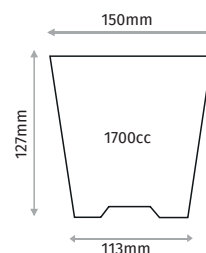

S1057

10,5X7 ROUND POT

Diameter	105mm
Depth	70mm
Base Diameter	78mm
Volume	450cc
Pcs in Pack	2592
Pack Size	40x80x60cm

S1058

10,5X8 ROUND POT

Diameter	105mm
Depth	80mm
Base Diameter	76mm
Volume	500cc
Pcs in Pack	2592
Pack Size	40x80x60cm

S1210

12X10 ROUND POT

Diameter	120mm
Depth	100mm
Base Diameter	89mm
Volume	700cc
Pcs in Pack	1428
Pack Size	40x80x60cm

S1396

13X9,6 ROUND POT

Diameter	130mm
Depth	96mm
Base Diameter	96mm
Volume	980cc
Pcs in Pack	1188
Pack Size	40x80x60cm

S1411

14X11 ROUND POT

Diameter	140mm
Depth	110mm
Base Diameter	106mm
Volume	1250cc
Pcs in Pack	930
Pack Size	40x80x60cm

S14125

14X12,5 ROUND

Diameter	140mm
Depth	125mm
Base Diameter	103mm
Volume	1500cc
Pcs in Pack	930
Pack Size	40x80x60cm

S15127

15X12,7 ROUND POT

Diameter	150mm
Depth	127mm
Base Diameter	113mm
Volume	1700cc
Pcs in Pack	930
Pack Size	40x80x60cm

S15135

15X13,5 ROUND POT

Diameter	150mm
Depth	135mm
Base Diameter	112mm
Volume	1800cc
Pcs in Pack	800
Pack Size	40x80x60cm