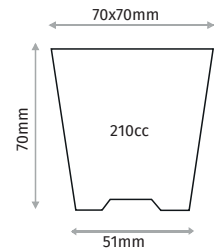

F45KK

45 CELL SEPARABLE POT

Outer Size	535X375mm
Diameter	52x67mm
Depth	78mm
Volume	125cc
Pcs in Pack	100
Pack Size	71x39x55cm

F48NEV

48 CELL ROUND SEEDLING TRAY

Outer Size / Dış Ebat	540x375 mm
Diameter / Ağız Çapı	58x54mm
Depth / Derinlik	61mm
Volume / Hacim	100cc
Pcs in Pack / Paket İçi Adet	100
Pack Size / Paket Ölçüsü	71x39x55cm

VASI TERMOFORMATI QUADRATI SQUARE THERMOFORMED POTS

SK76

7X7X6 POT

Diamater	70x70mm
Depth	60mm
Base Diameter	52mm
Volume	180cc
Pcs in Pack	4950
Pack Size	40x80x60

SK77

7X7X7 POT

Diamater	70x70mm
Depth	60mm
Base Diameter	51mm
Volume	210cc
Pcs in Pack	4950
Pack Size	40x80x60

SK78

7X7X8 POT

Diamater	70x70mm
Depth	80mm
Base Diameter	49mm
Volume	240cc
Pcs in Pack	4950
Pack Size	40x80x60

SK87

8X8X7 POT

Diamater	80x80mm
Depth	70mm
Base Diameter	60mm
Volume	280cc
Pcs in Pack	4950
Pack Size	40x80x60