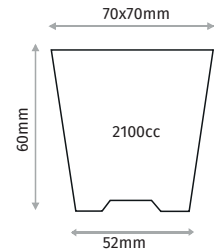

VASI TERMOFORMATI QUADRATI SQUARE THERMOFORMED POTS

SK76

7X7X6 POT

Diamater	70x70mm
Depth	60mm
Base Diameter	52mm
Volume	180cc
Pcs in Pack	4950
Pack Size	40x80x60