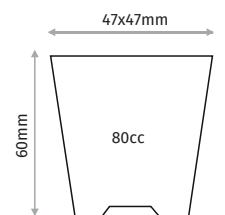

SEMINIERE SEEDLING TRAYS

F72

72 CELL SQUARE SEEDLING TRAY CONIC

Outer Size	525x270mm
Diameter	37x37mm
Depth	45mm
Volume	36cc
Pcs in Pack	100
Pack Size	27x52x30cm

F72K

72 CELL SQUARE SEEDLING TRAY

Outer Size	525x270mm
Diameter	37x37mm
Depth	45mm
Volume	45cc
Pcs in Pack	100
Pack Size	27x52x30cm

F77

77 CELL TRAY SQUARE SEEDLING TRAY

Outer Size	502x325mm
Diameter	40x41mm
Depth	65mm
Volume	67cc
Pcs in Pack	100
Pack Size	33x51x33

F77MEX

77 CELL MEX SEEDLING TRAY

Outer Size	560x360mm
Diameter	47x47mm
Depth	60mm
Volume	80cc
Pcs in Pack	1800
Pack Size	36x56x50cm

F84

84 CELL SQUARE SEEDLING TRAY

Outer Size	500x300mm
Diameter	35x35mm
Depth	48mm
Volume	38cc
Pcs in Pack	100
Pack Size	30x50x33cm

SEMINIERE SEEDLING TRAYS

F84P

84 CELL PAPERPOT SEEDLING TRAY

Outer Size	500x300mm
Diameter	37x37mm
Depth	40mm
Volume	33cc
Pcs in Pack	100
Pack Size	30x50x33cm

F104K

104 CELL ROUND SHORT SEEDLING TRAY

Outer Size	504x307mm
Diameter	34mm
Depth	39mm
Volume	25cc
Pcs in Pack	100
Pack Size	31x51x33cm

F104D

104 CELL ROUND LONG SEEDLING TRAY

Outer Size	504x307mm
Diameter	33mm
Depth	55mm
Volume	33cc
Pcs in Pack	100
Pack Size	31x51x33cm