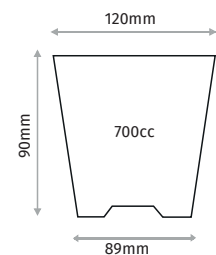

Diameter	90mm
Depth	80mm
Base Diameter	62mm
Volume	350cc
Pcs in Pack	3240
Pack Size	40x80x60cm

S99

9X9 ROUND POT

Diameter	90mm
Depth	90mm
Base Diameter	61mm
Volume	400cc
Pcs in Pack	3240
Pack Size	40x80x60cm

S1057

10,5X7 ROUND POT

Diameter	105mm
Depth	70mm
Base Diameter	78mm
Volume	450cc
Pcs in Pack	2592
Pack Size	40x80x60cm

S1058

10,5X8 ROUND POT

Diameter	105mm
Depth	80mm
Base Diameter	76mm
Volume	500cc
Pcs in Pack	2592
Pack Size	40x80x60cm

VASI TONDI

ROUND THERMOFORMED POTS

S1059

10,5X9 ROUND POT

Diameter	105mm
Depth	90mm
Base Diameter	73mm
Volume	550cc
Pcs in Pack	2592
Pack Size	40x80x60cm

S1209

12X9 ROUND POT

Diameter	120mm
Depth	90mm
Base Diameter	89mm
Volume	700cc
Pcs in Pack	1428
Pack Size	40x80x60cm

S1210

12X10 ROUND POT

Diameter	120mm
Depth	100mm
Base Diameter	89mm
Volume	700cc
Pcs in Pack	1428
Pack Size	40x80x60cm

S1396

13X9,6 ROUND POT

Diameter	130mm
Depth	96mm
Base Diameter	96mm
Volume	980cc
Pcs in Pack	1188
Pack Size	40x80x60cm