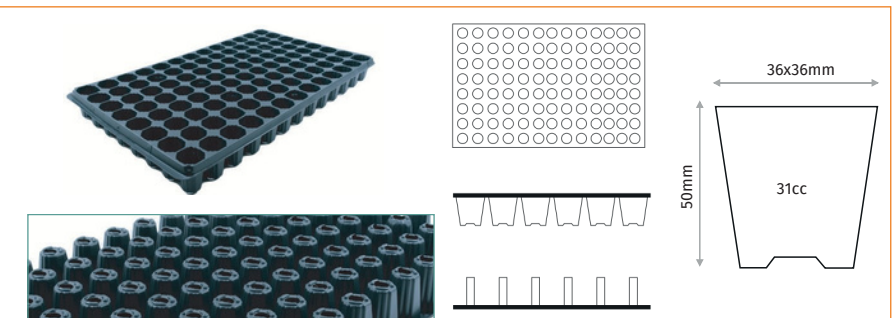

F104K

104 CELL ROUND SHORT SEEDLING TRAY

Outer Size	504x307mm
Diameter	34mm
Depth	39mm
Volume	25cc
Pcs in Pack	100
Pack Size	31x51x33cm

F104D

104 CELL ROUND LONG SEEDLING TRAY

Outer Size	504x307mm
Diameter	33mm
Depth	55mm
Volume	33cc
Pcs in Pack	100
Pack Size	31x51x33cm

F104ARB

104 CELL ARB SEEDLING TRAY

Outer Size	535x310mm
Diameter	36x36mm
Depth	50mm
Volume	31cc
Pcs in Pack	100
Pack Size	31x51x33cm

F104P

104 CELL P-POT

Outer Size	505x305mm
Diameter	35x35mm
Depth	40mm
Volume	31cc
Pcs in Pack	100
Pack Size	31x51x33cm