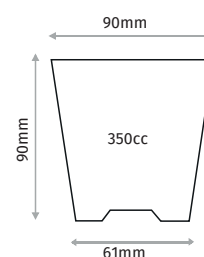

SK98

9X9X8 POT

Diameter	90x90mm
Depth	80mm
Base Diameter	65mm
Volume	380cc
Pcs in Pack	2520
Pack Size	81x36x63cm

SK910

9X9X10 POT

Diameter	90x90mm
Depth	100mm
Base Diameter	60mm
Volume	450cc
Pcs in Pack	2521
Pack Size	81x36x63cm

WWW.AGRITA.TECH

VASI TONDI

ROUND THERMOFORMED POTS

S97

9X7 ROUND POT

Diameter	90mm
Depth	70mm
Base Diameter	63mm
Volume	300cc
Pcs in Pack	3456
Pack Size	40x80x60cm

S98

9X8 ROUND POT

Diameter	90mm
Depth	80mm
Base Diameter	62mm
Volume	350cc
Pcs in Pack	3240
Pack Size	40x80x60cm

S99

9X9 ROUND POT

Diameter	90mm
Depth	90mm
Base Diameter	61mm
Volume	400cc
Pcs in Pack	3240
Pack Size	40x80x60cm

S1057

10,5X7 ROUND POT

Diameter	105mm
Depth	70mm
Base Diameter	78mm
Volume	450cc
Pcs in Pack	2592
Pack Size	40x80x60cm

S1058

10,5X8 ROUND POT

Diameter	105mm
Depth	80mm
Base Diameter	76mm
Volume	500cc
Pcs in Pack	2592
Pack Size	40x80x60cm