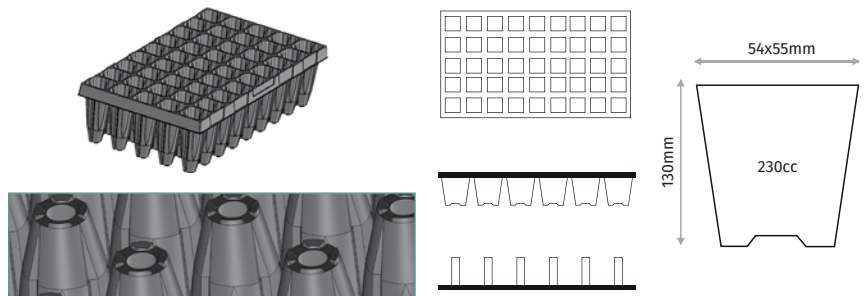

SEMINIERE SEEDLING TRAYS

F45NEV 45 CELL ROUND SEEDLING TRAY

Outer Size	450x250mm
Diameter	44mm
Depth	47mm
Volume	60cc
Pcs in Pack	100
Pack Size	25x45x33

F45KB 45 CELL SQUARE SEEDLING TRAY

Outer Size	535x375mm
Diameter	52x67mm
Depth	78mm
Volume	125cc
Pcs in Pack	50
Pack Size	38x54x35cm

F45D 45 CELL SQUARE LONG TRAY

Outer Size	535x296mm
Diameter	54x55mm
Depth	130mm
Volume	230cc
Pcs in Pack	50
Pack Size	53x30x41cm

F48 48 CELL SQUARE SEEDLING TRAY

Outer Size	540x375mm
Diameter	58x54mm
Depth	61mm
Volume	100cc
Pcs in Pack	1050
Pack Size	38x54x50cm