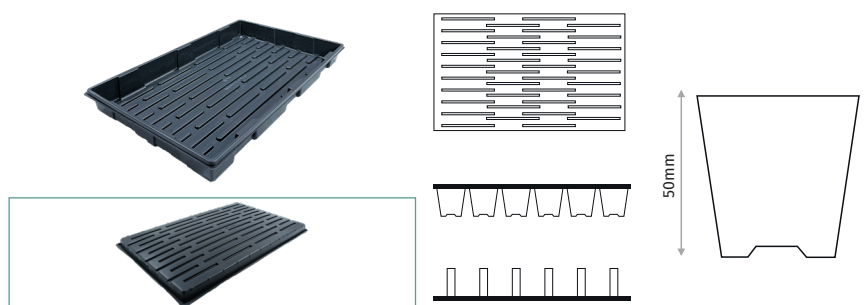

TPSD

SEEDLING TRANSPORT TRAY

Outer Size	55x335mm
Diameter	
Depth	50mm
Volume	
Pcs in Pack	100
Pack Size	37x54x43cm