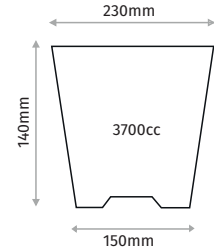

MK210 3,7 LITERS INJECTION MACROME POT 3,7 LITRE ENJEKSIYON MAKROME SAKSI

Diameter	230mm
Depth	140mm
Base Diameter	150mm
Volume	3700cc
Pcs in Pack	300