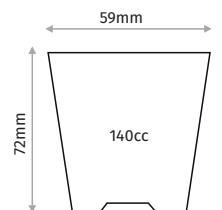

### 24 CELL LONG SEEDLING TRAY

Outer Size	595x333mm
Diameter	73x73mm
Depth	140mm
Volume	425cc
Pcs in Pack	50
Pack Size	33x50x41cm

### 28 CELL SQUARE SEEDLING TRAY

Outer Size	515x325mm
Diameter	62mm
Depth	70mm
Volume	178cc
Pcs in Pack	100
Pack Size	32x52x33cm

### 28 CELL SQUARE SEEDLING TRAY

Outer Size	563x316mm
Diameter	71x71mm
Depth	78mm
Volume	293cc
Pcs in Pack	1050
Pack Size	32x56x33cm

### 32 CELL ROUND SEEDLING TRAY

Outer Size	515x325mm
Diameter	59mm
Depth / Derinlik	72mm
Volume	140cc
Pcs in Pack	100
Pack Size	32x52x33cm