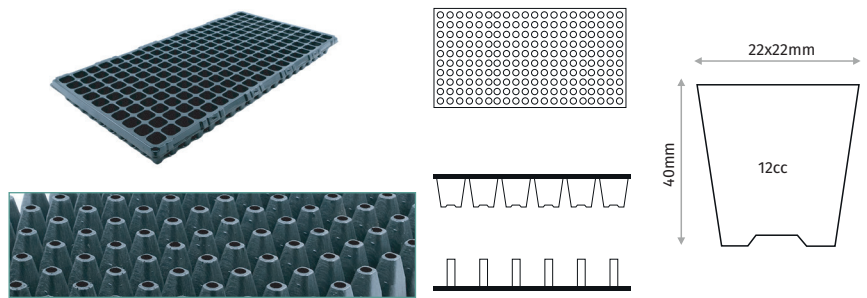

F200

200 CELL SQUARE SEEDLING TRAY

Outer Size	530x275mm
Diameter	22x22mm
Depth	40mm
Volume	12cc
Pcs in Pack	100
Pack Size	55