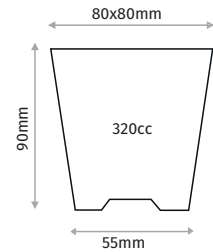

SK89

8X8X9 POT

Diameter	80x80mm
Depth	90mm
Base Diameter	55mm
Volume	320cc
Pcs in Pack	2800
Pack Size	84x32x61cm