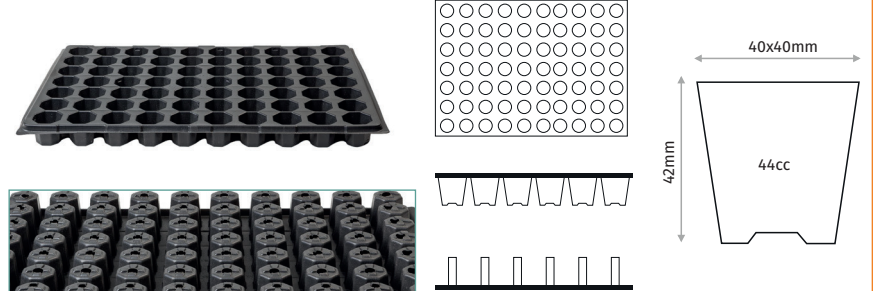

F70P

70 CELL PAPERPOT SEEDLING TRAY

Outer Size	520x325mm
Diameter	40x40mm
Depth	42mm
Volume	44cc
Pcs in Pack	100
Pack Size	32x52x33cm