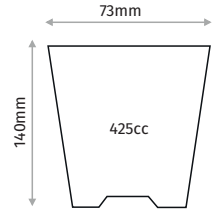

### 24 CELL SQUARE SEEDLING TRAY

Outer Size	515x325mm
Diameter	78x68mm
Depth	70mm
Volume	245cc
Pcs in Pack	100
Pack Size	32x52x33cm

### 24 CELL ROUND SEEDLING TRAY

Outer Size	515x325mm
Diameter	70 mm
Depth	70mm
Volume	218cc
Pcs in Pack	100
Pack Size	32x52x33cm

### 24 CELL SEEDLING TRAY PAPERPOT

Outer Size	515x325mm
Diameter	75 mm
Depth	76mm
Volume	315cc
Pcs in Pack	100
Pack Size	32x52x33

### 24 CELL LONG SEEDLING TRAY

Outer Size	595x333mm
Diameter	73x73mm
Depth	140mm
Volume	425cc
Pcs in Pack	50
Pack Size	33x50x41cm