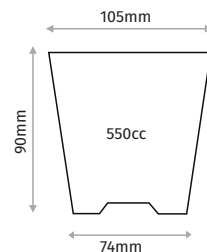

VASI TONDI / ROUND THERMOFORMED POTS

S1059

10,5X9 ROUND POT

Diameter	105mm
Depth	90mm
Base Diameter	73mm
Volume	550cc
Pcs in Pack	2592
Pack Size	40x80x60cm