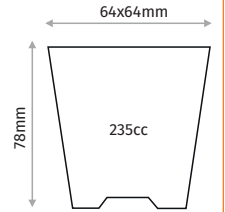

# VASETTI SEPARABILI/SEPARABLE POTS

Product Name	Product Code	Outer Size		Diameter / Depth		Volume	Pcs in Pack	Package Size
		(mm)		(mm)				
		AB		CD				
15 CELL SEPARABLE POT	F15K	375X180		65x55	78	200	300	71x39x55
20 CELL SEPARABLE POT	F20K	350x280		64x64	78	235	250	71x39x55
45 CELL SEPARABLE POT	F45KK	535X375		52X67	78	125	100	71x39x55
48 CELL SEPARABLE POT	F48KK	540X375		58X54	61	100	100	71x39x55

### 15 CELL SEPARABLE POT 15'Lİ KIRILABİLİR POT

Outer Size	375x180mm
Diameter	65x55mm
Depth	78mm
Volume	200cc
Pcs in Pack	300
Pack Size	71x39x55cm

### 20 CELL SEPARABLE POT 20 GÖZ KIRILABİLİR POT

Outer Size	350x280mm
Diameter	64x64mm
Depth	78mm
Volume	235cc
Pcs in Pack	250
Pack Size	71x39x55cm