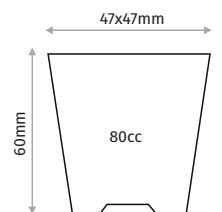

### 72 CELL SQUARE SEEDLING TRAY

Outer Size	525x270mm
Diameter	37x37mm
Depth	45mm
Volume	45cc
Pcs in Pack	100
Pack Size	27x52x30cm

### 77 CELL TRAY SQUARE SEEDLING TRAY

Outer Size	502x325mm
Diameter	40x41mm
Depth	65mm
Volume	67cc
Pcs in Pack	100
Pack Size	33x51x33

### 77 CELL MEX SEEDLING TRAY

Outer Size	560x360mm
Diameter	47x47mm
Depth	60mm
Volume	80cc
Pcs in Pack	1800
Pack Size	36x56x50cm