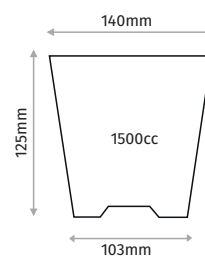

S14125

14X12,5 ROUND

Diameter	140mm
Depth	125mm
Base Diameter	103mm
Volume	1500cc
Pcs in Pack	930
Pack Size	40x80x60cm