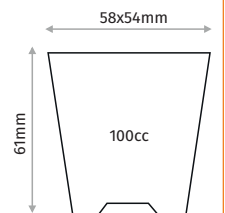

### 20 CELL SEPARABLE POT 20 GÖZ KIRILABİLİR POT

Outer Size	350x280mm
Diameter	64x64mm
Depth	78mm
Volume	235cc
Pcs in Pack	250
Pack Size	71x39x55cm

### 45 CELL SEPARABLE POT 45 GÖZ KIRILABİLİR POT

Outer Size	535x375mm
Diameter	52x67mm
Depth	78mm
Volume	125cc
Pcs in Pack	100
Pack Size	71x39x55cm

### 48 CELL ROUND SEEDLING TRAY 48GÖZ KIRILABİLİR POT

Outer Size / Dış Ebat	540x375 mm
Diameter / Ağız Çapı	58x54mm
Depth / Derinlik	61mm
Volume / Hacim	100cc
Pcs in Pack / Paket İçi Adet	100
Pack Size / Paket Ölçüsü	71x39x55cm