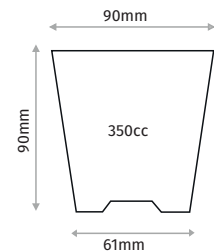

S98

9X8 ROUND POT

Diameter	90mm
Depth	80mm
Base Diameter	62mm
Volume	350cc
Pcs in Pack	3240
Pack Size	40x80x60cm