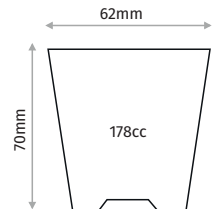

### 24 CELL SEEDLING TRAY PAPERPOT

Outer Size	515x325mm
Diameter	75 mm
Depth	76mm
Volume	315cc
Pcs in Pack	100
Pack Size	32x52x33

### 24 CELL LONG SEEDLING TRAY

Outer Size	595x333mm
Diameter	73x73mm
Depth	140mm
Volume	425cc
Pcs in Pack	50
Pack Size	33x50x41cm

### 28 CELL SQUARE SEEDLING TRAY

Outer Size	515x325mm
Diameter	62mm
Depth	70mm
Volume	178cc
Pcs in Pack	100
Pack Size	32x52x33cm

### 28 CELL SQUARE SEEDLING TRAY

Outer Size	563x316mm
Diameter	71x71mm
Depth	78mm
Volume	293cc
Pcs in Pack	1050
Pack Size	32x56x33cm