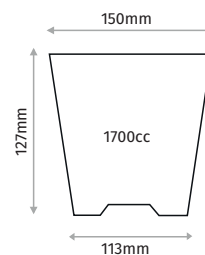

S15127

15X12,7 ROUND POT

Diameter	150mm
Depth	127mm
Base Diameter	113mm
Volume	1700cc
Pcs in Pack	930
Pack Size	40x80x60cm