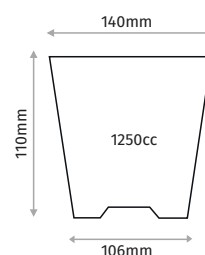

S1411

14X11 ROUND POT

Diameter	140mm
Depth	110mm
Base Diameter	106mm
Volume	1250cc
Pcs in Pack	930
Pack Size	40x80x60cm