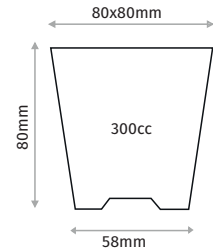

VASETTI TERMOFORMATI QUADRATI SQUARE THERMOFORMED POTS

SK88

8X8X8 POT

Diameter	80x80mm
Depth	80mm
Base Diameter	58mm
Volume	300cc
Pcs in Pack	2800
Pack Size	84x32x61cm