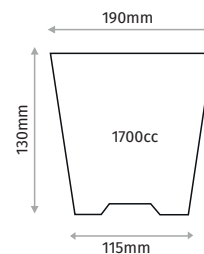

S1913

19X13 ROUND POT

Diameter	190mm
Depth	130mm
Base Diameter	115mm
Volume	1700cc
Pcs in Pack	400
Pack Size	40x80x60cm