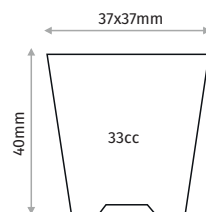

### 77 CELL TRAY SQUARE SEEDLING TRAY

Outer Size	502x325mm
Diameter	40x41mm
Depth	65mm
Volume	67cc
Pcs in Pack	100
Pack Size	33x51x33

### 77 CELL MEX SEEDLING TRAY

Outer Size	560x360mm
Diameter	47x47mm
Depth	60mm
Volume	80cc
Pcs in Pack	1800
Pack Size	36x56x50cm

### 84 CELL SQUARE SEEDLING TRAY

Outer Size	500x300mm
Diameter	35x35mm
Depth	48mm
Volume	38cc
Pcs in Pack	100
Pack Size	30x50x33cm

### 84 CELL PAPERPOT SEEDLING TRAY

Outer Size	500x300mm
Diameter	37x37mm
Depth	40mm
Volume	33cc
Pcs in Pack	100
Pack Size	30x50x33cm