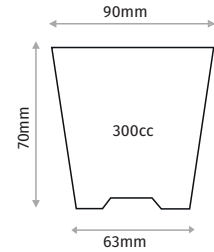

VASI TONDI /ROUND THERMOFORMED POTS

S97

9X7 ROUND POT

Diameter	90mm
Depth	70mm
Base Diameter	63mm
Volume	300cc
Pcs in Pack	3456
Pack Size	40x80x60cm