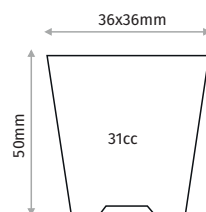

### 104 CELL ROUND SHORT SEEDLING TRAY

Outer Size	504x307mm
Diameter	34mm
Depth	39mm
Volume	25cc
Pcs in Pack	100
Pack Size	31x51x33cm

### 104 CELL ROUND LONG SEEDLING TRAY

Outer Size	504x307mm
Diameter	33mm
Depth	55mm
Volume	33cc
Pcs in Pack	100
Pack Size	31x51x33cm

### 104 CELL ARB SEEDLING TRAY

Outer Size	535x310mm
Diameter	36x36mm
Depth	50mm
Volume	31cc
Pcs in Pack	100
Pack Size	31x51x33cm

### 104 CELL P-POT

Outer Size	505x305mm
Diameter	35x35mm
Depth	40mm
Volume	31cc
Pcs in Pack	100
Pack Size	31x51x33cm