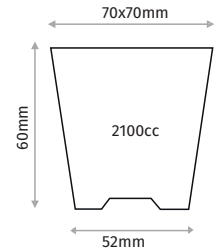

VASETTI TERMOFORMATI QUADRATI SQUARE THERMOFORMED POTS

SK76

7X7X6 POT

Diameter	70x70mm
Depth	60mm
Base Diameter	52mm
Volume	180cc
Pcs in Pack	4950
Pack Size	40x80x60