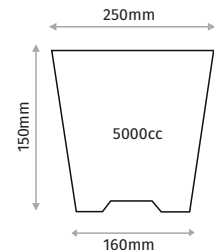

MK25 5 LITERS INJECTION MACROME POT 5 LITRE ENJEKSIYON MAKROME SAKSI

Diameter	250mm
Depth	150mm
Base Diameter	160mm
Volume	5000cc
Pcs in Pack	250