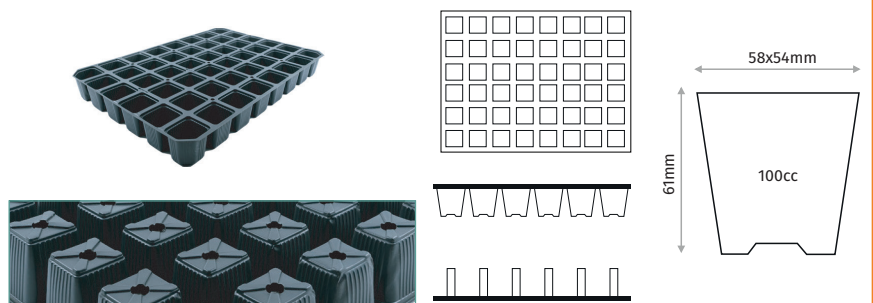

F48 48 CELL SQUARE SEEDLING TRAY

Outer Size	540x375mm
Diameter	58x54mm
Depth	61mm
Volume	100cc
Pcs in Pack	1050
Pack Size	38x54x50cm