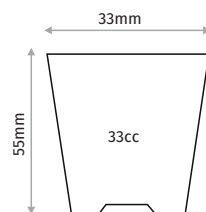

### 84 CELL PAPERPOT SEEDLING TRAY

Outer Size	500x300mm
Diameter	37x37mm
Depth	40mm
Volume	33cc
Pcs in Pack	100
Pack Size	30x50x33cm

### 104 CELL ROUND SHORT SEEDLING TRAY

Outer Size	504x307mm
Diameter	34mm
Depth	39mm
Volume	25cc
Pcs in Pack	100
Pack Size	31x51x33cm

### 104 CELL ROUND LONG SEEDLING TRAY

Outer Size	504x307mm
Diameter	33mm
Depth	55mm
Volume	33cc
Pcs in Pack	100
Pack Size	31x51x33cm