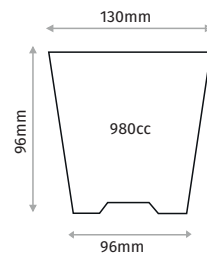

S1396

13X9,6 ROUND POT

Diameter	130mm
Depth	96mm
Base Diameter	96mm
Volume	980cc
Pcs in Pack	1188
Pack Size	40x80x60cm