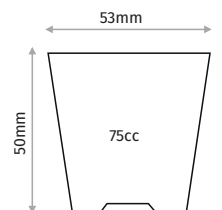

### 28 CELL SQUARE SEEDLING TRAY

Outer Size	515x325mm
Diameter	62mm
Depth	70mm
Volume	178cc
Pcs in Pack	100
Pack Size	32x52x33cm

### 28 CELL SQUARE SEEDLING TRAY

Outer Size	563x316mm
Diameter	71x71mm
Depth	78mm
Volume	293cc
Pcs in Pack	1050
Pack Size	32x56x33cm

### 32 CELL ROUND SEEDLING TRAY

Outer Size	515x325mm
Diameter	59mm
Depth / Derinlik	72mm
Volume	140cc
Pcs in Pack	100
Pack Size	32x52x33cm

### 45 CELL ROUND SEEDLING TRAY

Outer Size	515x325mm
Diameter	53mm
Depth	50mm
Volume	75cc
Pcs in Pack	100
Pack Size	32x52x33cm