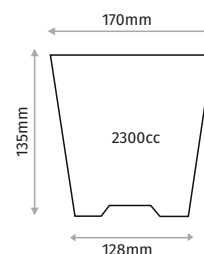

VASI TONDI / ROUND THERMOFORMED POTS

S17135

17X13,5 ROUND POT

Diameter	170mm
Depth	135mm
Base Diameter	128mm
Volume	2300cc
Pcs in Pack	500
Pack Size	40x80x60cm