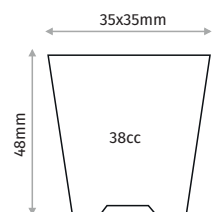

### 77 CELL TRAY SQUARE SEEDLING TRAY

Outer Size	502x325mm
Diameter	40x41mm
Depth	65mm
Volume	67cc
Pcs in Pack	100
Pack Size	33x51x33

### 77 CELL MEX SEEDLING TRAY

Outer Size	560x360mm
Diameter	47x47mm
Depth	60mm
Volume	80cc
Pcs in Pack	1800
Pack Size	36x56x50cm

### 84 CELL SQUARE SEEDLING TRAY

Outer Size	500x300mm
Diameter	35x35mm
Depth	48mm
Volume	38cc
Pcs in Pack	100
Pack Size	30x50x33cm