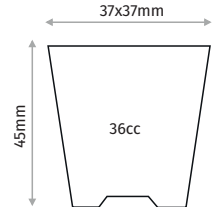

SEMINIERE/SEEDLING TRAYS

F72

72 CELL SQUARE SEEDLING TRAY CONIC

Outer Size	525x270mm
Diameter	37x37mm
Depth	45mm
Volume	36cc
Pcs in Pack	100
Pack Size	27x52x30cm