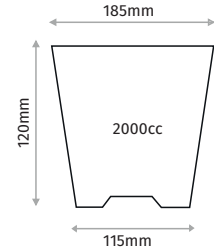

VASI APPESE / INJECTION MACROM POTS

MK175 2 LITERS INJECTION MACROME POT 2 LITRE ENJEKSIYON MAKROME SAKSI

Diameter	185mm
Depth	120mm
Base Diameter	115mm
Volume	2000cc
Pcs in Pack	500