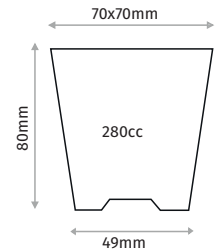

SK78

7X7X8 POT

Diameter	70x70mm
Depth	80mm
Base Diameter	49mm
Volume	240cc
Pcs in Pack	4950
Pack Size	40x80x60