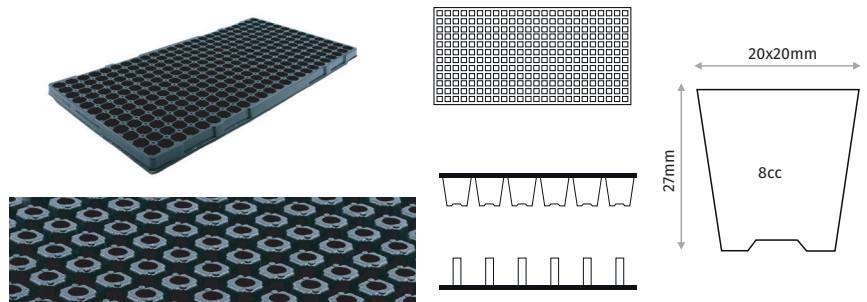

F288

288 CELL SEEDLING TRAY

Outer Size	520x270mm
Diameter	20x20mm
Depth	27mm
Volume	8cc
Pcs in Pack	75
Pack Size	62x55x30cm