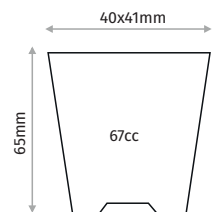

### 72 CELL SQUARE SEEDLING TRAY CONIC

Outer Size	525x270mm
Diameter	37x37mm
Depth	45mm
Volume	36cc
Pcs in Pack	100
Pack Size	27x52x30cm

### 72 CELL SQUARE SEEDLING TRAY

Outer Size	525x270mm
Diameter	37x37mm
Depth	45mm
Volume	45cc
Pcs in Pack	100
Pack Size	27x52x30cm

### 77 CELL TRAY SQUARE SEEDLING TRAY

Outer Size	502x325mm
Diameter	40x41mm
Depth	65mm
Volume	67cc
Pcs in Pack	100
Pack Size	33x51x33