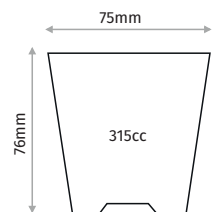

### 20 CELL SQUARE SEEDLING TRAY

Outer Size	348x278mm
Diameter	64x64mm
Depth	78mm
Volume	235cc
Pcs in Pack	125
Pack Size	73x39x57cm

### 24 CELL SQUARE SEEDLING TRAY

Outer Size	515x325mm
Diameter	78x68mm
Depth	70mm
Volume	245cc
Pcs in Pack	100
Pack Size	32x52x33cm

### 24 CELL ROUND SEEDLING TRAY

Outer Size	515x325mm
Diameter	70 mm
Depth	70mm
Volume	218cc
Pcs in Pack	100
Pack Size	32x52x33cm

### 24 CELL SEEDLING TRAY PAPERPOT

Outer Size	515x325mm
Diameter	75 mm
Depth	76mm
Volume	315cc
Pcs in Pack	100
Pack Size	32x52x33