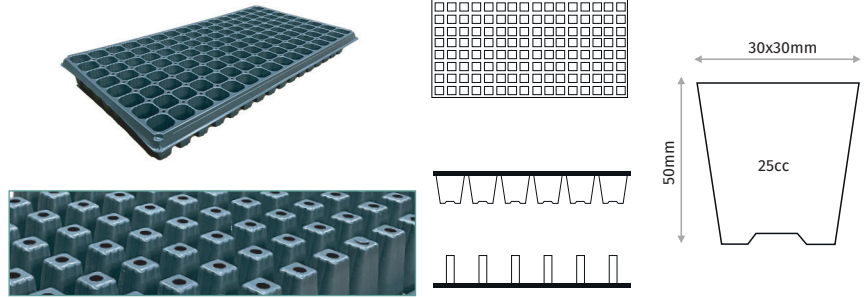

SEMINIERE/SEEDLING TRAYS

F128

128 CELL SQUARE SEEDLING TRAY

Outer Size	534x276mm
Diameter	30x30mm
Depth	50mm
Volume	25cc
Pcs in Pack	100
Pack Size	28x54x33cm