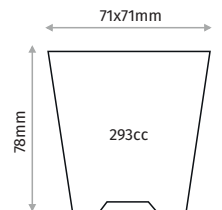

### 24 CELL SEEDLING TRAY PAPERPOT

Outer Size	515x325mm
Diameter	75 mm
Depth	76mm
Volume	315cc
Pcs in Pack	100
Pack Size	32x52x33

### 24 CELL LONG SEEDLING TRAY

Outer Size	595x333mm
Diameter	73x73mm
Depth	140mm
Volume	425cc
Pcs in Pack	50
Pack Size	33x50x41cm

### 28 CELL SQUARE SEEDLING TRAY

Outer Size	515x325mm
Diameter	62mm
Depth	70mm
Volume	178cc
Pcs in Pack	100
Pack Size	32x52x33cm

### 28 CELL SQUARE SEEDLING TRAY

Outer Size	563x316mm
Diameter	71x71mm
Depth	78mm
Volume	293cc
Pcs in Pack	1050
Pack Size	32x56x33cm