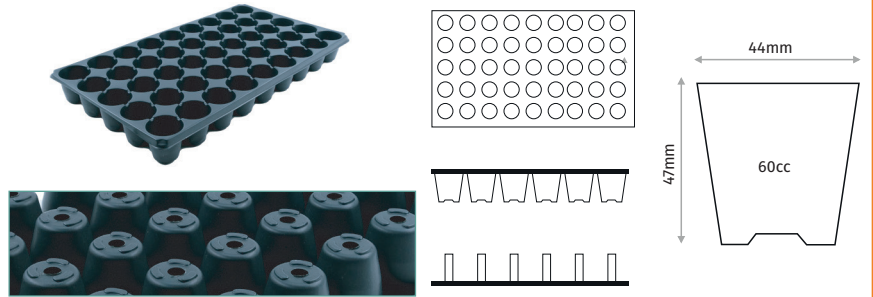

SEMINIERE/SEEDLING TRAYS

F45NEV 45 CELL ROUND SEEDLING TRAY

Outer Size	450x250mm
Diameter	44mm
Depth	47mm
Volume	60cc
Pcs in Pack	100
Pack Size	25x45x33