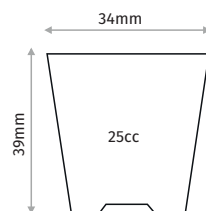

### 84 CELL SQUARE SEEDLING TRAY

Outer Size	500x300mm
Diameter	35x35mm
Depth	48mm
Volume	38cc
Pcs in Pack	100
Pack Size	30x50x33cm

### 84 CELL PAPERPOT SEEDLING TRAY

Outer Size	500x300mm
Diameter	37x37mm
Depth	40mm
Volume	33cc
Pcs in Pack	100
Pack Size	30x50x33cm

### 104 CELL ROUND SHORT SEEDLING TRAY

Outer Size	504x307mm
Diameter	34mm
Depth	39mm
Volume	25cc
Pcs in Pack	100
Pack Size	31x51x33cm