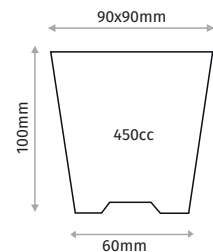

### 8X8X8 POT

Diameter	80x80mm
Depth	80mm
Base Diameter	58mm
Volume	300cc
Pcs in Pack	2800
Pack Size	84x32x61cm

### 8X8X9 POT

Diameter	80x80mm
Depth	90mm
Base Diameter	55mm
Volume	320cc
Pcs in Pack	2800
Pack Size	84x32x61cm

### 9X9X8 POT

Diameter	90x90mm
Depth	80mm
Base Diameter	65mm
Volume	380cc
Pcs in Pack	2520
Pack Size	81x36x63cm

### 9X9X10 POT

Diameter	90x90mm
Depth	100mm
Base Diameter	60mm
Volume	450cc
Pcs in Pack	2521
Pack Size	81x36x63cm