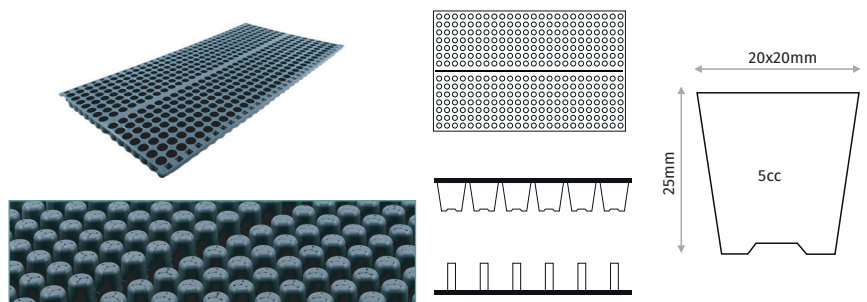

F448

448 CELL SEEDLING TRAY

Outer Size	619x315mm
Diameter	16mm
Depth	25mm
Volume	5cc
Pcs in Pack	30
Pack Size	73x39x57cm