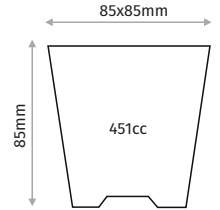

SEMINIERE/SEEDLING TRAYS

F18

18 CELL SQUARE SEEDLING TRAY

Outer Size	560x310mm
Diameter	85x85mm
Depth	85mm
Volume	451cc
Pcs in Pack	1120
Pack Size	100x120x230cm