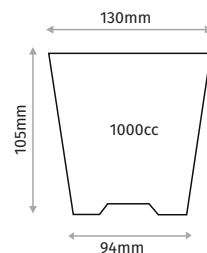

S13105

13X10,5 ROUND POT

Diameter	130mm
Depth	105mm
Base Diameter	94mm
Volume	1000cc
Pcs in Pack	1180
Pack Size	40x80x60cm