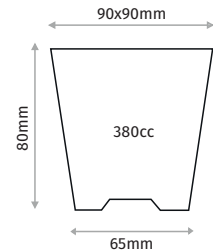

SK98

9X9X8 POT

Diameter	90x90mm
Depth	80mm
Base Diameter	65mm
Volume	380cc
Pcs in Pack	2520
Pack Size	81x36x63cm