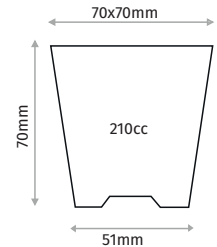

SK77

7X7X7 POT

Diameter	70x70mm
Depth	60mm
Base Diameter	51mm
Volume	210cc
Pcs in Pack	4950
Pack Size	40x80x60