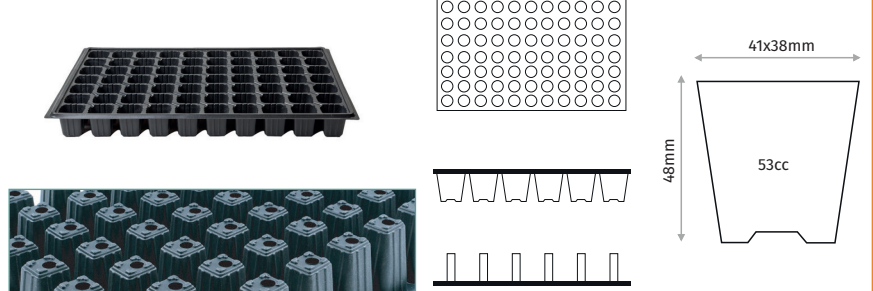

F70K

70 CELL SQUARE SHORT SEEDLING TRAY

Outer Size	515x325mm
Diameter	41x38mm
Depth	48mm
Volume	53cc
Pcs in Pack	100
Pack Size	32x52x33