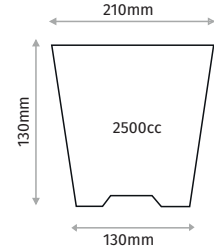

MK190 2,5 LITERS INJECTION MACROME POT 2,5 LITRE ENJEKSIYON MAKROME SAKSI

Diameter	210mm
Depth	130mm
Base Diameter	130mm
Volume	2500cc
Pcs in Pack	500