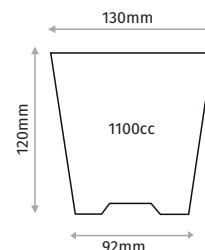

VASI TONDI / ROUND THERMOFORMED POTS

S1312

13X12 ROUND POT

Diameter	130mm
Depth	120mm
Base Diameter	92mm
Volume	1100cc
Pcs in Pack	1080
Pack Size	40x80x60cm