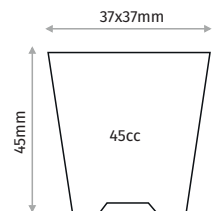

### 70 CELL PAPERPOT SEEDLING TRAY

Outer Size	520x325mm
Diameter	40x40mm
Depth	42mm
Volume	44cc
Pcs in Pack	100
Pack Size	32x52x33cm

### 72 CELL SQUARE SEEDLING TRAY CONIC

Outer Size	525x270mm
Diameter	37x37mm
Depth	45mm
Volume	36cc
Pcs in Pack	100
Pack Size	27x52x30cm

### 72 CELL SQUARE SEEDLING TRAY

Outer Size	525x270mm
Diameter	37x37mm
Depth	45mm
Volume	45cc
Pcs in Pack	100
Pack Size	27x52x30cm