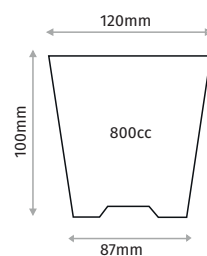

S1210

12X10 ROUND POT

Diameter	120mm
Depth	100mm
Base Diameter	89mm
Volume	700cc
Pcs in Pack	1428
Pack Size	40x80x60cm