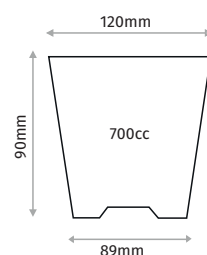

S1209

12X9 ROUND POT

Diameter	120mm
Depth	90mm
Base Diameter	89mm
Volume	700cc
Pcs in Pack	1428
Pack Size	40x80x60cm