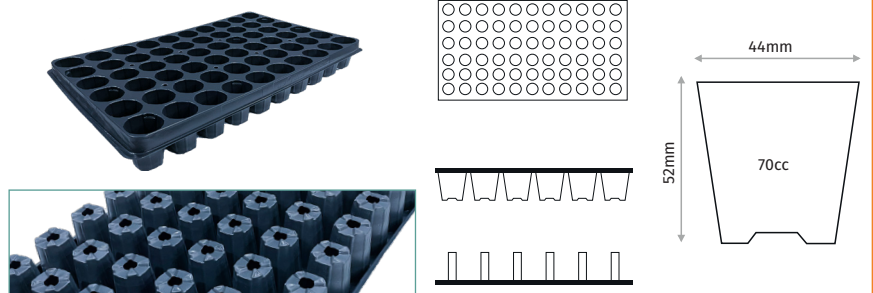

F60ARB

60 CELL ARB SEEDLING TRAY

Outer Size	510x310mm
Diameter	44mm
Depth	56mm
Volume	70cc
Pcs in Pack	100
Pack Size	31x51x35cm