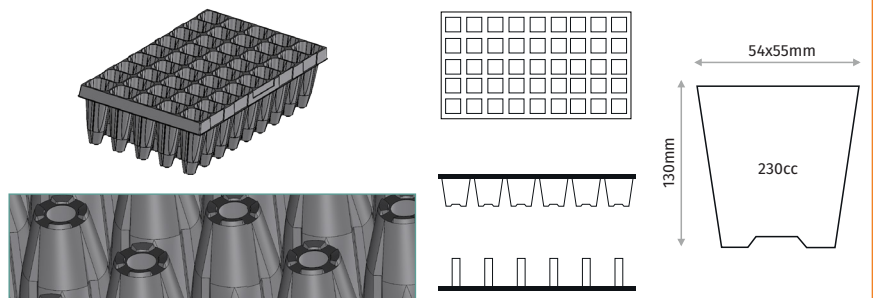

F45D 45 CELL SQUARE LONG TRAY

Outer Size	535x296mm
Diameter	54x55mm
Depth	130mm
Volume	230cc
Pcs in Pack	50
Pack Size	53x30x41cm