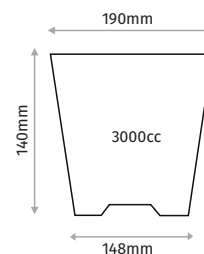

S1914

19X14 ROUND POT

Diameter	190mm
Depth	140mm
Base Diameter	148mm
Volume	3000cc
Pcs in Pack	400
Pack Size	40x80x60cm