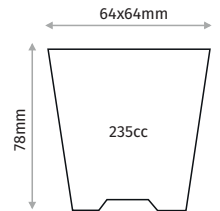

### 18 CELL SQUARE SEEDLING TRAY

Outer Size	560x310mm
Diameter	85x85mm
Depth	85mm
Volume	451cc
Pcs in Pack	1120
Pack Size	100x120x230cm

### 20 CELL SQUARE SEEDLING TRAY

Outer Size	348x278mm
Diameter	64x64mm
Depth	78mm
Volume	235cc
Pcs in Pack	125
Pack Size	73x39x57cm

### 24 CELL SQUARE SEEDLING TRAY

Outer Size	515x325mm
Diameter	78x68mm
Depth	70mm
Volume	245cc
Pcs in Pack	100
Pack Size	32x52x33cm