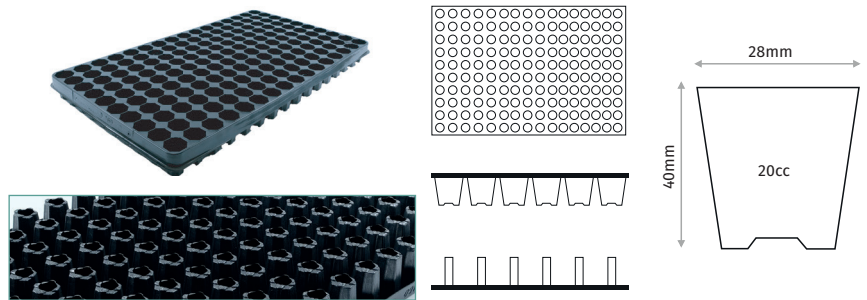

F160PS

160 CELL SEEDLING TRAY

Outer Size	530x305mm
Diameter	28mm
Depth	40mm
Volume	20cc
Pcs in Pack	1050
Pack Size	31x53x33cm