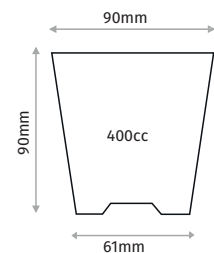

S99

9X9 ROUND POT

Diameter	90mm
Depth	90mm
Base Diameter	61mm
Volume	400cc
Pcs in Pack	3240
Pack Size	40x80x60cm