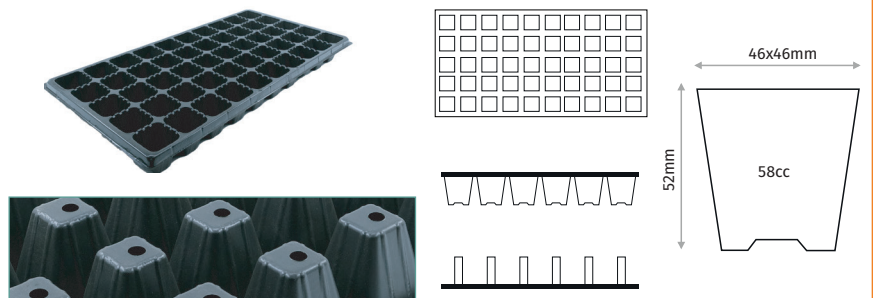

F50 50 CELL SQUARE SEEDLING TRAY

Outer Size	520x270mm
Diameter	46x46mm
Depth	52mm
Volume	58cc
Pcs in Pack	100
Pack Size	27x52x30cm