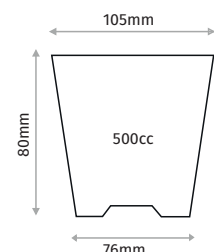

S1058

10,5X8 ROUND POT

Diameter	105mm
Depth	80mm
Base Diameter	76mm
Volume	500cc
Pcs in Pack	2592
Pack Size	40x80x60cm