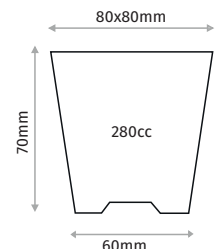

SK87

8X8X7 POT

Diameter	80x80mm
Depth	70mm
Base Diameter	60mm
Volume	280cc
Pcs in Pack	4950
Pack Size	40x80x60