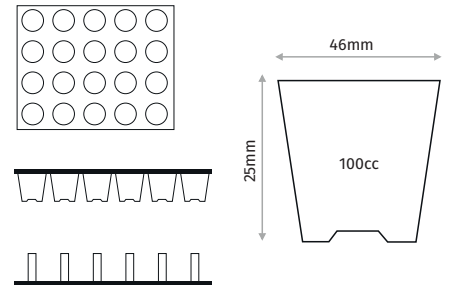

VASSOI PORTA VASETTI/POTS TRANSPORT TRAYS

K20B

SUCULENT TRAY

Outer Size	515x325mm
Diameter	70 çap
Depth	70mm
Volume	218cc
Pcs in Pack	100
Pack Size	32x52x33cm