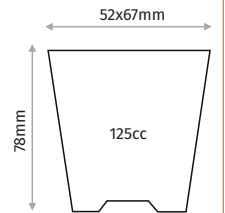

### 15 CELL SEPARABLE POT 15'Lİ KIRILABİLİR POT

Outer Size	375x180mm
Diameter	65x55mm
Depth	78mm
Volume	200cc
Pcs in Pack	300
Pack Size	71x39x55cm

### 20 CELL SEPARABLE POT 20 GÖZ KIRILABİLİR POT

Outer Size	350x280mm
Diameter	64x64mm
Depth	78mm
Volume	235cc
Pcs in Pack	250
Pack Size	71x39x55cm

### 45 CELL SEPARABLE POT 45 GÖZ KIRILABİLİR POT

Outer Size	535x375mm
Diameter	52x67mm
Depth	78mm
Volume	125cc
Pcs in Pack	100
Pack Size	71x39x55cm