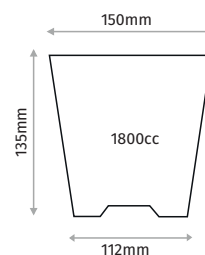

S15135

15X13,5 ROUND POT

Diameter	150mm
Depth	135mm
Base Diameter	112mm
Volume	1800cc
Pcs in Pack	800
Pack Size	40x80x60cm