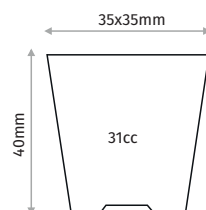

### 104 CELL ROUND LONG SEEDLING TRAY

Outer Size	504x307mm
Diameter	33mm
Depth	55mm
Volume	33cc
Pcs in Pack	100
Pack Size	31x51x33cm

### 104 CELL ARB SEEDLING TRAY

Outer Size	535x310mm
Diameter	36x36mm
Depth	50mm
Volume	31cc
Pcs in Pack	100
Pack Size	31x51x33cm

### 104 CELL P-POT

Outer Size	505x305mm
Diameter	35x35mm
Depth	40mm
Volume	31cc
Pcs in Pack	100
Pack Size	31x51x33cm