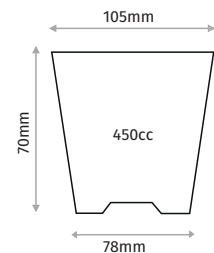

S1057

10,5X7 ROUND POT

Diameter	105mm
Depth	70mm
Base Diameter	78mm
Volume	450cc
Pcs in Pack	2592
Pack Size	40x80x60cm