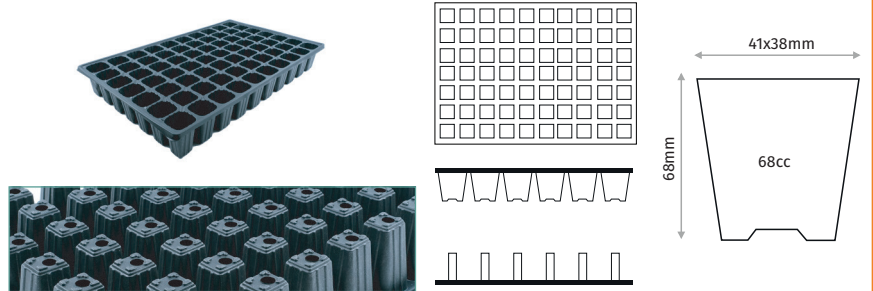

F70D

70 CELL SQUARE LONG SEEDLING TRAY

Outer Size	515x325mm
Diameter	41x38mm
Depth	68mm
Volume	68cc
Pcs in Pack	100
Pack Size	32x52x33cm