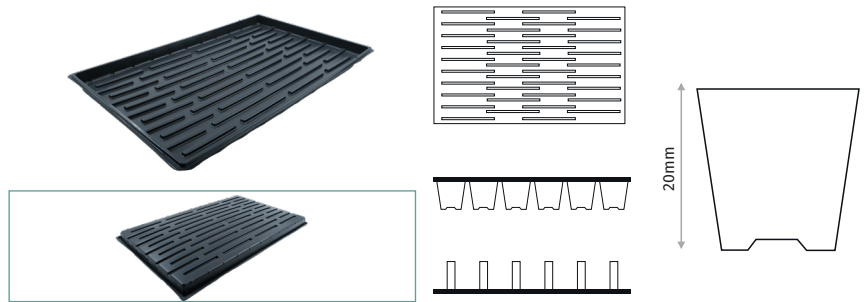

VASCHE PER VASETTI O VASSOI/CONTAINERS POTS OR TRAYS

TPS

SEEDLING TRANSPORT TRAY

Outer Size	55x335mm
Diameter	
Depth	20mm
Volume	
Pcs in Pack	100
Pack Size	37x54x43cm