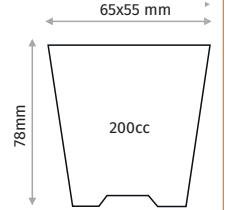

### POT TRANSPORT TRAY

Outer Size	380x280mm
Diameter	64x64mm
Depth	80mm
Pcs in Pack	50
Pack Size	28x38x44mm

# VASETTI SEPARABILI/SEPARABLE POTS

Product Name	Product Code	Outer Size		Diameter / Depth		Volume	Pcs in Pack	Package Size
		(mm)		(mm)				
		AB		CD				
15 CELL SEPARABLE POT	F15K	375X180		65x55	78	200	300	71x39x55
20 CELL SEPARABLE POT	F20K	350x280		64x64	78	235	250	71x39x55
45 CELL SEPARABLE POT	F45KK	535X375		52X67	78	125	100	71x39x55
48 CELL SEPARABLE POT	F48KK	540X375		58X54	61	100	100	71x39x55

### 15 CELL SEPARABLE POT 15'Lİ KIRILABİLİR POT

Outer Size	375x180mm
Diameter	65x55mm
Depth	78mm
Volume	200cc
Pcs in Pack	300
Pack Size	71x39x55cm