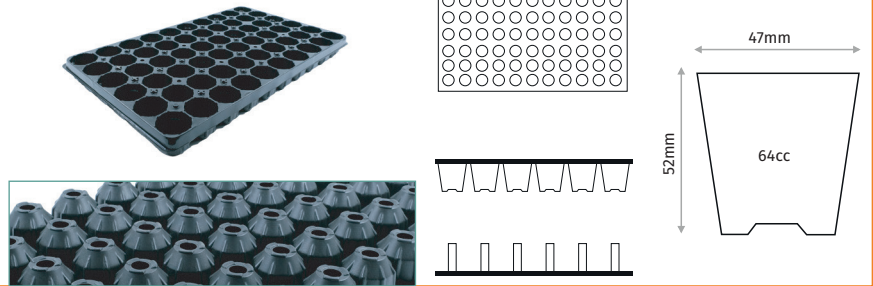

SEMINIERE/SEEDLING TRAYS

F60

60 CELL PAPERPOT SEEDLING TRAY

Outer Size	510x310mm
Diameter	47mm
Depth	52mm
Volume	64cc
Pcs in Pack	50
Pack Size	31x51x33cm