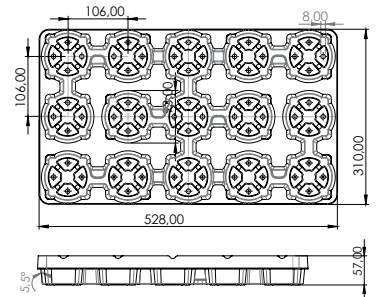

TS15

POT TRANSPORT TRAY

Outer Size	528x310mm
Diameter	79mm
Depth	57mm
Pcs in Pack	50
Pack Size	53x31x52mm