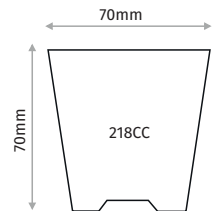

### 18 CELL SQUARE SEEDLING TRAY

Outer Size	560x310mm
Diameter	85x85mm
Depth	85mm
Volume	451cc
Pcs in Pack	1120
Pack Size	100x120x230cm

### 20 CELL SQUARE SEEDLING TRAY

Outer Size	348x278mm
Diameter	64x64mm
Depth	78mm
Volume	235cc
Pcs in Pack	125
Pack Size	73x39x57cm

### 24 CELL SQUARE SEEDLING TRAY

Outer Size	515x325mm
Diameter	78x68mm
Depth	70mm
Volume	245cc
Pcs in Pack	100
Pack Size	32x52x33cm

### 24 CELL ROUND SEEDLING TRAY

Outer Size	515x325mm
Diameter	70 mm
Depth	70mm
Volume	218cc
Pcs in Pack	100
Pack Size	32x52x33cm