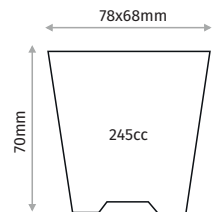

### 18 CELL SQUARE SEEDLING TRAY

Outer Size	560x310mm
Diameter	85x85mm
Depth	85mm
Volume	451cc
Pcs in Pack	1120
Pack Size	100x120x230cm

### 20 CELL SQUARE SEEDLING TRAY

Outer Size	348x278mm
Diameter	64x64mm
Depth	78mm
Volume	235cc
Pcs in Pack	125
Pack Size	73x39x57cm

### 24 CELL SQUARE SEEDLING TRAY

Outer Size	515x325mm
Diameter	78x68mm
Depth	70mm
Volume	245cc
Pcs in Pack	100
Pack Size	32x52x33cm